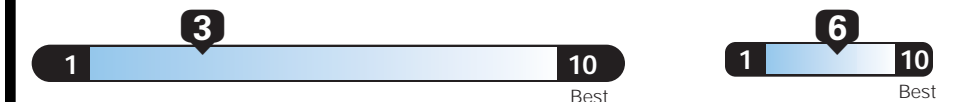

This vehicle emits 528 grams CO2 per mile. The best emits 0 grams per mile (tailpipe only). Producing and distributing fuel also creates emissions; learn more at fuel economy.gov

Actual results will vary for many reasons, including driving conditions and how you drive and maintain your vehicle. The average new vehicle gets 25 MPG and cost $9,000 to fuel over 5 years. Cost estimates are based on 15,000 miles per year at $3.15 per gallon. MPGe is miles per gasoline gallon equivalent. Vehicle emissions are a significant cause of climate change and smog.

fuel economy.gov
Calculate personalized estimates and compare vehicles