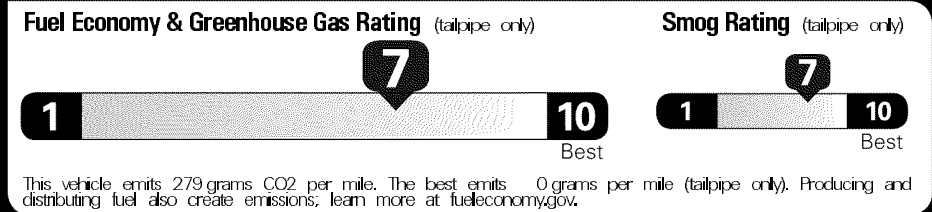

1. **EXTERIOR**
- 18-in Black Machined-Finish Alloy Wheels
  - Bi-LED Combination Headlights w/Auto On/Off Feature
  - LED DRLs w/On/Off Feature
  - Black Front Grille w/Sport Mesh Insert
  - Single Exhaust w/Dual Chrome Tips

1. **INTERIOR**
2. Audio - 7-in Touchscreen, 6 Speakers, HandsFree Bluetooth Phone/Music, USB Media Port, 2 USB Charge-Ports, SiriusXM w/3-Month All Access Trial, Android Auto & Apple CarPlay Compatible
   - 4.2-in TFT Multi-Information Display
   - Sport Fabric SofTex-Trimmed Seats
   - Power Driver Seat w/Lumbar Support
   - Auto Climate Control
   - Remote Keyless Entry System

- For Full Product Details Please Visit Toyota.com/camry

MANUFACTURER'S SUGGESTED RETAIL PRICE $26,560.00

1. **OPTIONAL EQUIPMENT**
2. FE 50 State Emissions
   - H6 RENT A CAR PROGRAM
   - H8 Fleet Credit
   - XX Drop Ship Indicator

Original - Copy

Created on 2021-06-18 06:13:23 (UTC)

EPA DOT Fuel Economy and Environment

Gasoline Vehicle

Fuel Economy

32 MPG
combined city/hwy

28 city 39 highway

3.1 gallons per 100 miles

Midsized Cars range from 14 to 142 MPG. The best vehicle rates 141 MPGe.

You save $1,250
in fuel costs over 5 years compared to the average new vehicle.

Annual fuel Cost
$ 1,250

Actual results will vary for many reasons, including driving conditions and how you drive and maintain your vehicle. The average new vehicle gets 27 MPG and costs $7,500 to fuel over 5 years. Cost estimates are based on 15,000 miles per year at $2.70 per gallon. MPGe is miles per gasoline gallon equivalent. Vehicle emissions are a significant cause of climate change and smog.

fuelconomy.gov
Calculate personalized estimates and compare vehicles

DELIVERY, PROCESSING AND HANDLING FEE 995.00

TOTAL $27,555.00

The New Vehicle Limited Warranty provides 3-year/36,000 mile basic coverage, 5-year/60,000 mile powertrain coverage, plus 5-year/unlimited mile corrosion perforation coverage. See Warranty and Maintenance Guide for details. An extended service contract may be available for the vehicle. Ask dealer for details. Manufacturer's suggested retail price includes manufacturer's recommended pre-delivery service. Gasoline, license and title fees, applicable federal, state and local taxes and dealer and distributor installed options and accessories are not included in the manufacturer's suggested retail price.

ToyotaCare, which covers normal factory scheduled maintenance for two years or 25,000 miles, whichever occurs first, is included as part of the sales price of the vehicle for qualifying buyers. See participating dealer for eligibility and coverage details.

Dealer Name / Address: 09163 HEADQUARTER TOYOTA 5895 N.W. 167TH STREET HIALEAH FL33015

Delivered by Truck to: 04764 ALAMO RAC 3450 AIRPORT DRIVE #600 ONTARIO CA91764