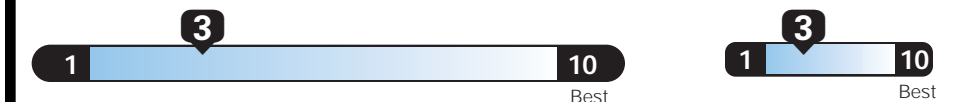

This vehicle emits 527 grams CO2 per mile. The best emits 0 grams per mile (tailpipe only). Producing and distributing fuel also creates emissions; learn more at fuel economy.gov

Actual results will vary for many reasons, including driving conditions and how you drive and maintain your vehicle. The average new vehicle gets 27 MPG and cost $6,750 to fuel over 5 years. Cost estimates are based on 15,000 miles per year at $2.60 per gallon. MPGe is miles per gasoline gallon equivalent. Vehicle emissions are a significant cause of climate change and smog.

fuel economy.gov

Calculate personalized estimates and compare vehicles