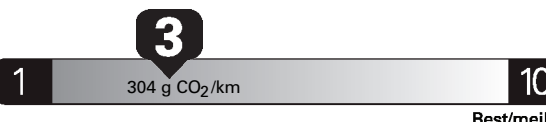

Carbon Dioxide Rating / Indice de dioxyde de carbone

Tailpipe emissions only / Émissions du tuyau d'échappement seulement