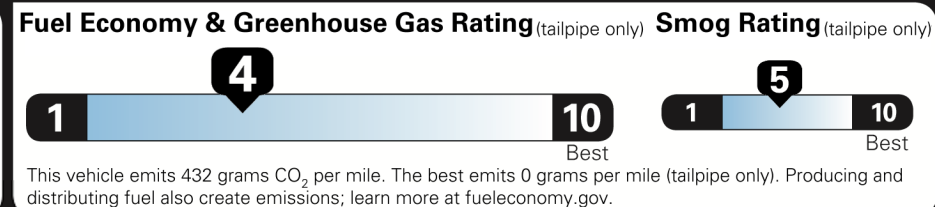

MANUFACTURER'S SUGGESTED RETAIL PRICE

	\$79,250.00
** 19" Split 10-Spoke Alloy Wheels with High-Gloss Finish	-40.00
** Interior Upgrade Pkg: Quilted-Stitch Semi-Aniline Leather Int Trim, 28-Way Power Dr Seat w/ Massage, Ultrasuede Headliner, Pwr Fr Seat Buckles & Heated Rr Seats	3,730.00
** Mark Levinson 23 Speakers Audio System	1,940.00
** Panorama Glass Roof	1,000.00
** Premium Wood Trim	800.00
** Heated Wood and Leather-Trimmed Steering Wheel	410.00
** All Weather Floor Liners with Cargo Tray	295.00
** Door Edge Film	95.00
** Illuminated Door Sills	450.00
** Trunk Mat, Cargo Net, Wheel Locks & Key Gloves	305.00

Not Original - Copy

Created on 2021-01-12 05:57:20 (UTC)

EPA DOT Fuel Economy and Environment

Gasoline Vehicle

You spend \$4,000 more in fuel costs over 5 years compared to the average new vehicle.

Annual fuel cost \$2,300