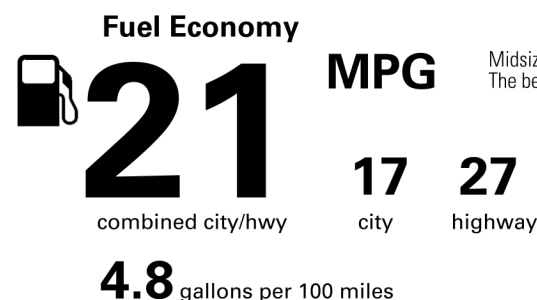

MANUFACTURER'S SUGGESTED RETAIL PRICE

	\$79,250.00
** 19" Split 10-Spoke Alloy Wheels with High-Gloss Finish	-40.00
** Interior Upgrade Pkg: Quilted-Stitch Semi-Aniline Leather Int Trim, 28-Way Power Dr Seat w/ Massage, Ultrasuede Headliner, Pwr Fr Seat Buckles & Heated Rr Seats	3,730.00
** Mark Levinson 23 Speakers Audio System	1,940.00
** Panorama Glass Roof	1,000.00
** Premium Wood Trim	800.00
** Heated Wood and Leather-Trimmed Steering Wheel	410.00
** All Weather Floor Liners with Cargo Tray	295.00
** Door Edge Film	95.00
** Illuminated Door Sills	450.00
** Trunk Mat, Cargo Net, Wheel Locks & Key Gloves	305.00

Not Original - Copy

Created on 2021-01-12 05:57:20 (UTC)

EPA DOT Fuel Economy and Environment

Gasoline Vehicle

You spend \$4,000 more in fuel costs over 5 years compared to the average new vehicle.

Annual fuel cost \$2,300

Actual results will vary for many reasons, including driving conditions and how you drive and maintain your vehicle. The average new vehicle gets 27 MPG and costs \$7,500 to fuel over 5 years. Cost estimates are based on 15,000 miles per year at \$3.25 per gallon. MPGe is miles per gasoline gallon equivalent. Vehicle emissions are a significant cause of climate change and smog.