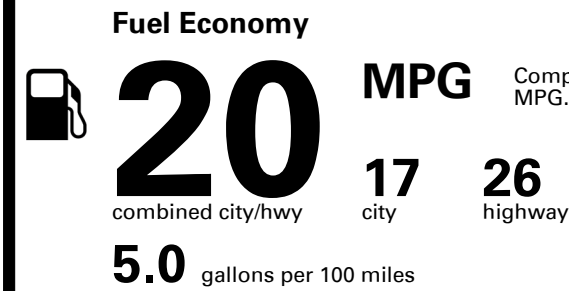

## EPA DOT Fuel Economy and Environment

Gasoline Vehicle

Compact Cars range from 14 to 114 MPG. The best vehicle rates 141 MPGe.

**You spend \$4,750 more in fuel costs over 5 years** compared to the average new vehicle.