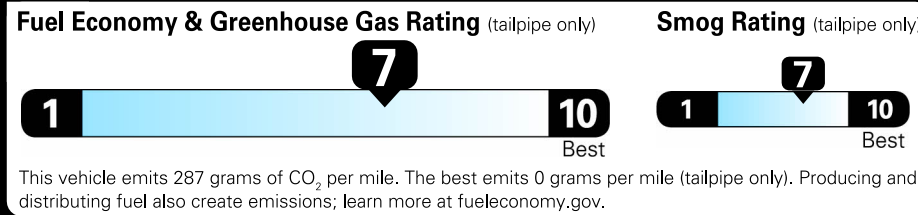

LOC: E 11
Deep Black Pearl Exterior

Dealer Stock Status: INVENTORY

Titan Black Leatherette Interior

VIN: 3VWY57AU2KM512306

MODEL: BX64M8-2019 Golf SportWagen 1.4T SE
2019169-ORIGINAL

EPA DOT Fuel Economy and Environment

Gasoline Vehicle

Fuel Economy
31 MPG
combined city/hwy
27 city
36 highway
3.2 gallons per 100 miles

Small Station Wagons range from 24 to 119 MPG. The best vehicle rates 136 MPGe.

You save $750
in fuel costs over 5 years
compared to the average new vehicle.

Annual fuel cost $1,250

Actual results will vary for many reasons, including driving conditions and how you drive and maintain your vehicle. The average new vehicle gets 27 MPG and costs $7,000 to fuel over 5 years. Cost estimates are based on 15,000 miles per year at $2.55 per gallon. MPGe is miles per gasoline gallon equivalent. Vehicle emissions are a significant cause of climate change and smog.

fueleconomy.gov

Calculate personalized estimates and compare vehicles

GOVERNMENT 5-STAR SAFETY RATINGS

Overall Vehicle Score ★★★★★

Based on the combined ratings of frontal, side and rollover. Should ONLY be compared to other vehicles of similar size and weight.

Frontal Crash Driver ★★★★★
Passenger ★★★★★

Based on the risk of injury in a frontal impact. Should ONLY be compared to other vehicles of similar size and weight.

Side Crash Front Seat ★★★★★
Rear Seat ★★★★★

Based on the risk of injury in a side impact.

Rollover ★★★★★

Based on the risk of rollover in a single-vehicle crash.

Star ratings range from 1 to 5 stars (★★★★★) with 5 being the highest.

Source: National Highway Traffic Safety Administration (NHTSA).

www.safercar.gov or 1-888-327-4236

PARTS CONTENT INFORMATION

For vehicles in this carline:

U.S./CANADIAN

PARTS CONTENT: 6%

Major sources of foreign parts content:

MEXICO 30%

BRAZIL 17%

Note: parts content does not include final assembly, distribution or other non-parts costs.

For this vehicle:

Final assembly point:

PUEBLA, MEXICO

Country of origin:

ENGINE: BRAZIL

TRANSMISSION: JAPAN

VIN: 3VWY57AU2KM512306

Port of Entry: DAVISVILLE

SOLD TO: 401207
SPEEDCRAFT VOLKSWAGEN
104 OLD TOWER HILL RD
WAKEFIELD, RI 02879

SHIP TO: 401207
SPEEDCRAFT VOLKSWAGEN
104 OLD TOWER HILL RD
WAKEFIELD, RI 02879

2019 Golf SportWagen 1.4T SE

Deep Black Pearl Exterior
Titan Black Leatherette Interior

Volkswagen

STANDARD FEATURES (unless replaced by packages or options)

PERFORMANCE

- 1.4L TSI® 16-valve DOHC turbocharged 4-cylinder engine w/ direct fuel injection
- Front-wheel drive
- Engine Stop/Start System
- XDS® Electronic Differential Lock
- Four-wheel independent suspension
- Electro-mechanical power steering w/ variable assistance

SAFETY FEATURES

- 3-point safety belts, all seating positions
- Advanced Airbag Protection System w/ 6 airbags
- Anti-lock Braking System (ABS) w/ disc brakes
- Anti-Slip Regulation (ASR) & Engine Brake Assist (EBA)
- Electronic Brake-pressure Distribution (EBD) & Hydraulic Brake Assist (HBA)
- Electronic Stability Control (ESC) & Electronic Differential Lock (EDL)
- Intelligent Crash Response System (ICRS)
- Lower Anchors & Tethers for CHildren (LATCH)
- Rear View Camera System
- Tire Pressure Monitoring System (TPMS)

EXTERIOR