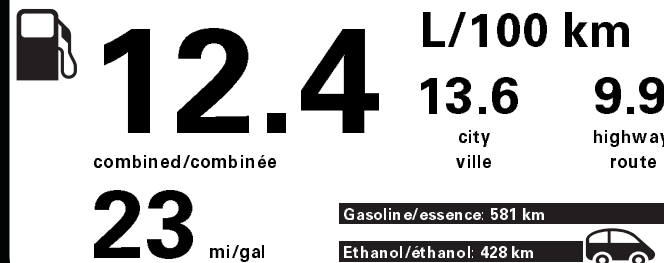

SAFETY/SECURITY

- DRIVER SIDE AIR BAG
- FRONT PASS SIDE AIR BAG
- LATCH CHILD RESTRAINT SYS
- PERIMETER ALARM
- PERSONAL SAFETY SYSTEM
- SAFETY CANOPY
- SECURILOCK ANTI-THEFT SYS
- SOS POST CRASH ALERT SYST

WARRANTY

- 3 YR/60,000 KM BASIC
- 5YEAR/100,000 KM POWERTRAIN
- ROADSIDE ASSISTANCE 24 HRS

INCLUDED ON THIS VEHICLE

(MSRP)*

EQUIPMENT GROUP 301A

OPTIONAL EQUIPMENT/OTHER

- 2017 MODEL YEAR
- FEDERAL EXCISE TAX 100.00
- MAGNETIC METALLIC NO CHARGE
- .FLEXIBLE FUEL

PRICE INFORMATION

BASE PRICE	$46,898.00
TOTAL OPTIONS/OTHER	100.00
TOTAL VEHICLE & OPTIONS/OTHER	46,998.00
DESTINATION & DELIVERY	1,650.00

"THIS VEH. NOT INTENDED FOR SALE OR REGISTRATION IN US" RETAIL PRICES EXCLUDE GST/HST

TOTAL MSRP $48,648.00

* MANUFACTURER'S SUGGESTED RETAIL PRICE = MSRP

* NOTE: THIS PRICE HAS BEEN DEVELOPED AS A GUIDE. DEALERS MAY SELL FOR LESS AND ARE NOT UNDER ANY OBLIGATION TO ACCEPT THIS SUGGESTED RETAIL PRICE.

RAMP ONE/
TERMINAL UN

CA72

RAMP TWO/
TERMINAL DEUX

FINAL ASSEMBLY PLANT/
USINE DE MONTAGE

CHICAGO

METHOD OF TRANSP./
MODE DE TRANSPORT

CONVOY

ITEM #: B7-087A O/T 5

HE161 N REC2X 715 001009 05 16 17

Canada

ENERGUIDE

E85 Gasoline-Ethanol Vehicle
Véhicule à essence-éthanol

Fuel Consumption / Consommation de carburant