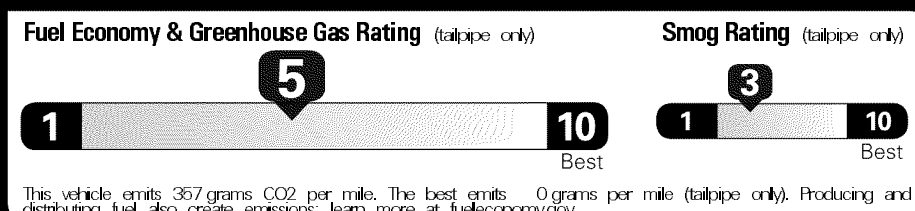

Not Original Copy

Created on 2017-12-31 05:35:17 (UTC)

EPA DOT Fuel Economy and Environment

Gasoline Vehicle

Fuel Economy
25 MPG
Small SUVs range from 18 to 37 MPG.
The best vehicle rates 136 MPGe.
22 city 28 highway
4.0 gallons per 100 miles

You spend $500
more in fuel costs
over 5 years
compared to the
average new vehicle.

Annual fuel cost
$ 1,450

DELIVERY, PROCESSING AND HANDLING FEE	995.00
SUB-TOTAL BEFORE DISCOUNT	$33,784.00
EXTRA VALUE PACKAGE	
MSRP DISCOUNT	-$940.00
TOTAL	$32,844.00

Actual results will vary for many reasons, including driving conditions and how you drive and maintain your vehicle. The average new vehicle gets 27 MPG and costs $6,750 to fuel over 5 years. Cost estimates are based on 15,000 miles per year at $2.40 per gallon. MPGe is miles per gasoline gallon equivalent. Vehicle emissions are a significant cause of climate change and smog.

fuelconomy.gov
Calculate personalized estimates and compare vehicles

The New Vehicle Limited Warranty provides 3-year/36,000 mile basic coverage, 5-year/60,000 mile powertrain coverage, plus 5-year/unlimited mile corrosion perforation coverage. See Warranty and Maintenance Guide for details. An extended service contract may be available for the vehicle. Ask dealer for details. Manufacturer's suggested retail price includes manufacturer's recommended pre-delivery service. Gasoline, license and title fees, applicable federal, state and local taxes and dealer and distributor installed options and accessories are not included in the manufacturer's suggested retail price. ToyotaCare, which covers normal factory scheduled maintenance for two years or 25,000 miles, whichever occurs first, is included as part of the sales price of the vehicle for qualifying buyers. See participating dealer for eligibility and coverage details.

Delivered by Truck to: 11009
WILLS TOYOTA
318 SHOSHONE ST W
P.O. BOX 1866
TWIN FALLS ID83301