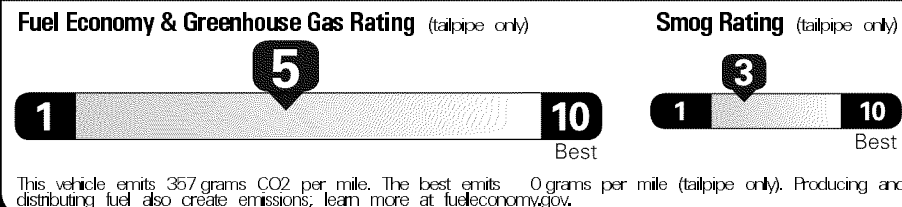

OPTIONAL EQUIPMENT

FE	50 State Emissions	
SH	Heated Fabric Front Row Seats with Power Adjustable Driver's Seat	880.00
TC	Tonneau Cover	90.00
VP	"Power Plus" Extra Value Package Height-Adjustable Power Liftgate with Jam Protection, Smart Key System, Blind Spot Monitor and Rear Cross Traffic Alert, Roof Rails, and Entune Audio Plus with Connected Navigation - Includes the Entune Multimedia Bundle (6.1 in. High Resolution Touch-Screen Display, AM/FM CD Player, MP3/WMA Playback Capability, 6 Speakers, Auxiliary Audio Jack, USB 2.0 Port with iPod Connectivity and Control, Advanced Voice Recognition, Hands-Free Phone Capability, Phone Book Access and Music Streaming Via Bluetooth wireless Technology), Scout GPS Link, Siri Eyes Free, SiriusXM Satellite Radio with 3-Month Complimentary Sirius XM All Access Trial, HD Radio, And HD Radio Traffic and Weather In Major Metro Areas. Extra Value Package MSRP Discount Shown Below.	2,155.00
2T	All Weather Floor Liners and Cargo Tray	249.00
D5	Door Edge Guard	125.00
EF	Rear Bumper Applique	69.00

Full Tank of Gas

Created on 2018-02-06 07:04:15 (UTC)

EPA DOT Fuel Economy and Environment

Gasoline Vehicle

Fuel Economy
25 MPG
Small SUVs range from 18 to 37 MPG. The best vehicle rates 136 MPGe.
22 28
combined city/hwy city highway
4.0 gallons per 100 miles

You spend $500 more in fuel costs over 5 years compared to the average new vehicle.

Annual fuel cost $1,450

Actual results will vary for many reasons, including driving conditions and how you drive and maintain your vehicle. The average new vehicle gets 27 MPG and costs $6,750 to fuel over 5 years. Cost estimates are based on 15,000 miles per year at $2.40 per gallon. MPGe is miles per gasoline gallon equivalent. Vehicle emissions are a significant cause of climate change and smog.

fuelconomy.gov
Calculate personalized estimates and compare vehicles

DELIVERY, PROCESSING AND HANDLING FEE	995.00
SUB-TOTAL BEFORE DISCOUNT	$31,463.00
EXTRA VALUE PACKAGE MSRP DISCOUNT	-$940.00
TOTAL	$30,523.00

The New Vehicle Limited Warranty provides 3-year/36,000 mile basic coverage, 5-year/60,000 mile powertrain coverage, plus 5-year/unlimited mile corrosion perforation coverage. See Warranty and Maintenance Guide for details. An extended service contract may be available for the vehicle. Ask dealer for details. Manufacturer's suggested retail price includes manufacturer's recommended pre-delivery service. Gasoline, license and title fees, applicable federal, state and local taxes and dealer and distributor installed options and accessories are not included in the manufacturer's suggested retail price.

ToyotaCare, which covers normal factory scheduled maintenance for two years or 25,000 miles, whichever occurs first, is included as part of the sales price of the vehicle for qualifying buyers. See participating dealer for eligibility and coverage details.

Delivered by Truck to: 45023
PRIORITY TOY SPRINGFIELD
7601 LOISDALE ROAD
SPRINGFIELD VA22150