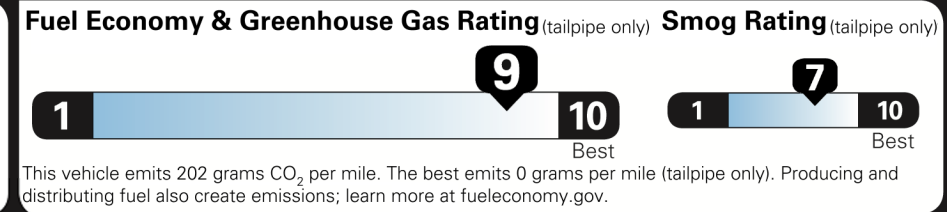

Actual results will vary for many reasons, including driving conditions and how you drive and maintain your vehicle. The average new vehicle gets 27 MPG and costs $7,500 to fuel over 5 years. Cost estimates are based on 15,000 miles per year at $2.70 per gallon. MPGe is miles per gasoline gallon equivalent. Vehicle emissions are a significant cause of climate change and smog.

fueleconomy.gov
Calculate personalized estimates and compare vehicles

GOVERNMENT 5-STAR SAFETY RATINGS

Overall Vehicle Score ★★★★★
Based on the combined ratings of frontal, side and rollover. Should ONLY be compared to other vehicles of similar size and weight.

Frontal Crash ★★★★★
Driver Passenger
Based on the risk of injury in a frontal impact. Should ONLY be compared to other vehicles of similar size and weight.

Side Crash ★★★★★
Front seat Rear seat
Based on the risk of injury in a side impact.

Rollover ★★★★★
Based on the risk of rollover in a single-vehicle crash.

Star ratings range from 1 to 5 stars (★★★★★) with 5 being the highest.
Source: National Highway Traffic Safety Administration (NHTSA)
www.safercar.gov or 1-888-327-4236

SUB-TOTAL	$48,785.00
DELIVERY, PROCESSING AND HANDLING FEE	1,025.00
TOTAL	$49,810.00

APPLICABLE FEDERAL TAXES NOT INCLUDED

Manufacturer's suggested retail price includes manufacturer's recommended pre-delivery service.
License and title fees, state, local and applicable federal taxes, and dealer installed options and accessories are not included in the manufacturer's suggested retail price.
LEXUS NEW VEHICLE LIMITED WARRANTY
* 4YR / 50000 mile basic coverage
* 6YR / 70000 mile powertrain coverage
* 6YR / Unlimited mile corrosion perforation warranty
* 8YR/100,000 mile hybrid component coverage
* 10YR / 150,000 mile hybrid battery coverage
See your Warranty and Services Guide for details.
LEXUS IS PLEASED TO OFFER THE FOLLOWING OWNER SUPPORT PACKAGE WITH EACH NEW LEXUS
* 24 hour, 365 day/yr. roadside assistance plan
* Complimentary 1st and 2nd scheduled maintenance services
* Lodging for emergency breakdown 100 miles from home
An extended service contact may be available for this vehicle. Ask dealer for details

210106 701 L997