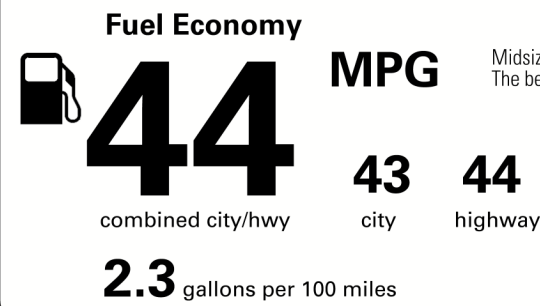

MANUFACTURER'S SUGGESTED RETAIL PRICE

** Blind Spot Monitor w/Rear Cross Traffic Alert and Intuitive Parking Assist w/Auto Braking	1,065.00
** Wireless Charger	75.00
** 18-in Split 10-Spoke Alloy Wheels	770.00
** Navigation Package: Navigation System with 12.3-in Color Multimedia Display, Lexus Enform Dynamic Navigation (3-Year Trial Included), Dynamic Voice Command (Included for the First 10-Years of Ownership), and Lexus Enform Destination Assist (3-Year Trial Included)	1,820.00
** Premium Paint	425.00
** Premium Package: Lexus Memory System for Driver's Seat, Outside Mirrors and Steering Wheel, Power Tilt and Telescopic Steering Wheel, Power Folding Outside Mirrors, Rain Sensing Wipers, and Heated and Ventilated Front Seats	1,375.00
** Wood Trim	360.00
** Body Side Molding	210.00
** Door Edge Film	90.00
** Illuminated Door Sills	400.00
** Trunk Mat/Cargo Net/Whl Locks/Rr Bumper App/Glove	385.00

\$41,810.00

Not Original Copy

Created on 2021-01-06 06:47:30 (UTC)

EPA DOT Fuel Economy and Environment

Gasoline Vehicle

Midsized Cars range from 14 to 141 MPG. The best vehicle rates 141 MPGe.

You save \$3,000
 in fuel costs over 5 years compared to the average new vehicle.

Annual fuel cost \$900

Actual results will vary for many reasons, including driving conditions and how you drive and maintain your vehicle. The average new vehicle gets 27 MPG and costs \$7,500 to fuel over 5 years. Cost estimates are based on 15,000 miles per year at \$2.70 per gallon. MPGe is miles per gasoline gallon equivalent. Vehicle emissions are a significant cause of climate change and smog.