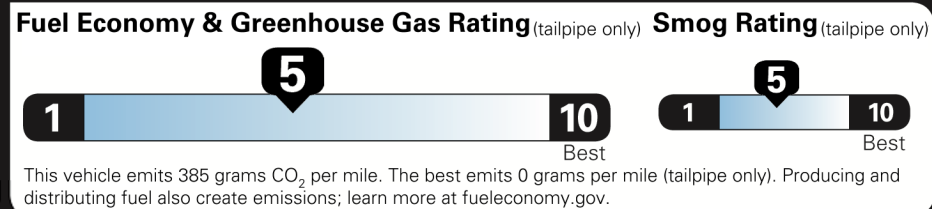

You spend $3,000 more in fuel costs over 5 years compared to the average new vehicle.

Annual fuel cost $2,100