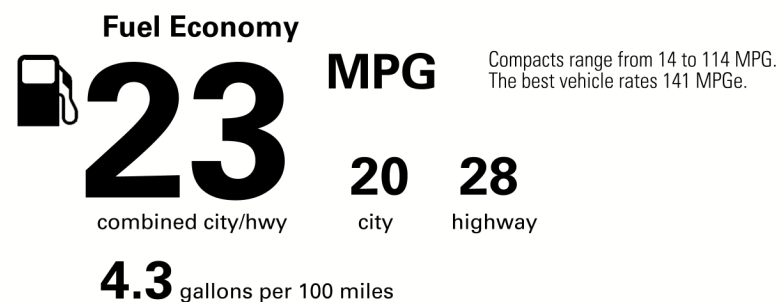

MANUFACTURER'S SUGGESTED RETAIL PRICE

- ** Intuitive Parking Assist with Auto Braking and Rear Cross-Traffic Braking **565.00**
- ** Premium Paint **425.00**
- ** Power Tilt-and-Slide Moonroof **1,100.00**
- ** Trunk Mat/Cargo Net/Whl Locks/Rr Bumper **390.00**

\$42,900.00

Not Original - Copy

Created on 2021-04-27 17:51:18 (UTC)

EPA DOT Fuel Economy and Environment

Gasoline Vehicle

You spend \$3,000 more in fuel costs over 5 years compared to the average new vehicle.