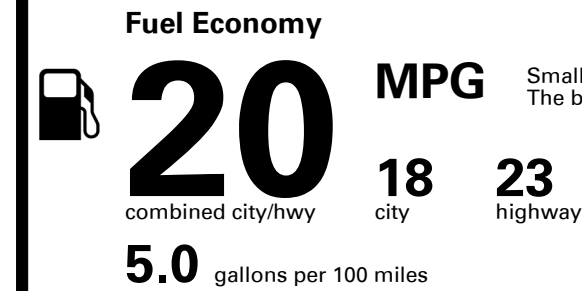

## EPA DOT Fuel Economy and Environment

Gasoline Vehicle

Small SUVs range from 14 to 123 MPG. The best vehicle rates 132 MPGe.

**You spend \$5,750**  
**more in fuel costs over 5 years**  
compared to the average new vehicle.