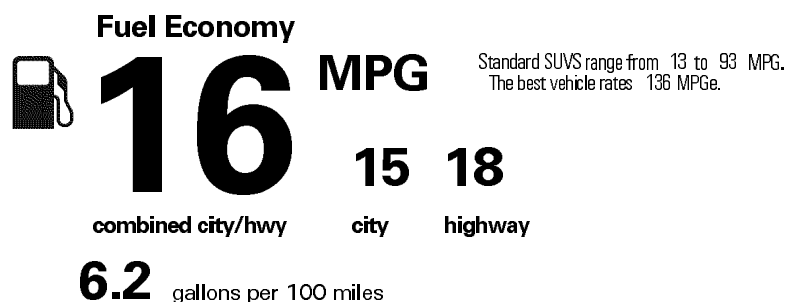

MANUFACTURER'S SUGGESTED RETAIL PRICE

- ** Blind Spot Monitor with Rear Cross-Traffic Alert Power Retracting/Auto-Dimming Outer Mirrors (BLIND SPOT MONITOR CREDIT OF \$800) -N/C-
- ** Headlamp washers 100.00
- ** Premium Package with Ecru: Ecru Leather-Trimmed Seats, Mahogany Wood Trim Windshield De-icer, LED Foglamps, 18" Split-Six Spoke Wheels, Intuitive Parking Assist, Heated/Ventilated Front Seats, Heated Outboard 2nd Row Seats, 3-Zone Automatic Climate Control, Rain-Sensing Wipers, Navigation Package (PKG MSRP VALUE OF \$4,470. DISCOUNT OF \$1,400) 3,070.00
- ** Mahogany Wood & Leather-Trimmed Steering Wheel and Shift Knob 310.00
- ** All-Weather Floor Liners with Cargo Mat 298.00
- ** Door Edge Guards 140.00
- ** Cargo Net/Cargo Mat/Wheel Locks & Key Gloves 260.00

\$52,505.00

Not Original - Copy

Created on 2019-07-18 05:53:18 (UTC)

EPA DOT Fuel Economy and Environment

Gasoline Vehicle

You spend \$ 7,000 more in fuel costs over 5 years compared to the average new vehicle.