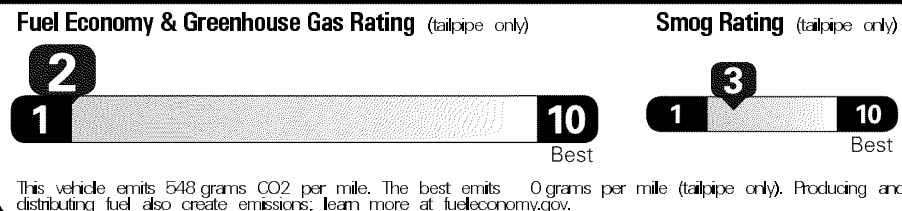

Actual results will vary for many reasons, including driving conditions and how you drive and maintain your vehicle. The average new vehicle gets 27 MPG and costs $7,000 to fuel over 5 years. Cost estimates are based on 15,000 miles per year at $3.00 per gallon. MPGe is miles per gasoline gallon equivalent. Vehicle emissions are a significant cause of climate change and smog.

fueleconomy.gov
Calculate personalized estimates and compare vehicles

GOVERNMENT 5-STAR SAFETY RATINGS

This vehicle has not been rated by the government for overall vehicle score, frontal crash, side crash or rollover risk.

Star ratings range from 1 to 5 stars (★★★★★) with 5 being the highest.
Source: National Highway Traffic Safety Administration (NHTSA)
www.safercar.gov or 1-888-327-4236

SUB-TOTAL $56,683.00
DELIVERY, PROCESSING AND HANDLING FEE 1,025.00
TOTAL **$57,708.00**

APPLICABLE FEDERAL TAXES NOT INCLUDED

Manufacturer's suggested retail price includes manufacturer's recommended pre-delivery service.
License and title fees, state, local and applicable federal taxes, and dealer installed options and accessories are not included in the manufacturer's suggested retail price.
LEXUS NEW VEHICLE LIMITED WARRANTY Limited warranty coverage highlights include ^ 4YR / 50000 mile basic coverage ^ 6YR / 70000 mile powertrain coverage ^ 6YR / Unlimited mile corrosion perforation warranty   See your Warranty and Services Guide for details.
LEXUS IS PLEASED TO OFFER THE FOLLOWING OWNER SUPPORT PACKAGE WITH EACH NEW LEXUS ^ 24 hour, 365 day/yr. roadside assistance plan ^ Complimentary 1st and 2nd scheduled maintenance services ^ Lodging for emergency breakdown 100 miles from home
An extended service contract may be available for this vehicle. Ask dealer for details

198B77 276 DL33 08X 36 L380