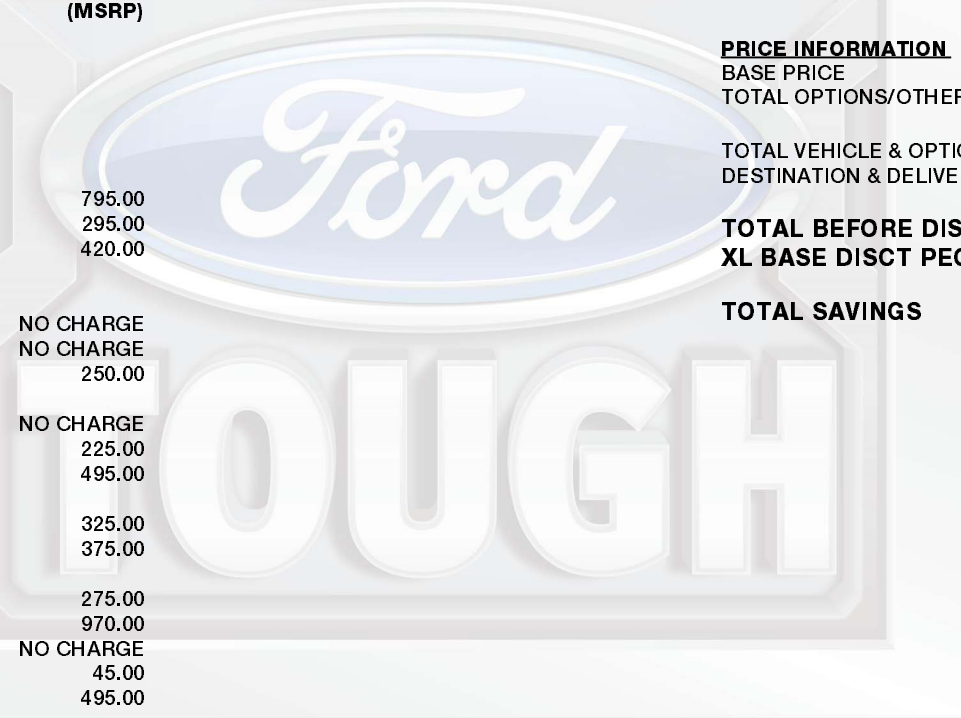

INTERIOR

- A/C W/MANUAL CLIMATE CONTROL, SINGLE ZONE
- DUAL SUNVISORS
- OUTSIDE TEMP DISPLAY
- POWERPOINTS
- TILT/TELESCOPE STR COLUMN

FUNCTIONAL

- 4-WHEEL DISC BRAKES W/ABS
- CURVE CONTROL
- FADE-TO-OFF INTERIOR LIGHT
- FAIL-SAFE COOLING SYSTEM
- HILL START ASSIST
- MANUAL FOLD MIRRORS
- OUTBOARD MNTD REAR SHOCKS
- PWR RACK AND PINION STEER

SAFETY/SECURITY

- ADVANCETRAC WITH RSC
- AIRBAGS - FRONT SEAT MOUNTED SIDE IMPACT
- AIRBAGS - SAFETY CANOPY SIDE CURTAIN
- CTR HIGH MOUNT STOP LAMP
- SECURILOCK PASS ANTI THEFT
- SOS POST CRASH ALERT SYS
- TIRE PRESSURE MONITOR SYS

WARRANTY

- 3YR/36,000 BUMPER / BUMPER
- 5YR/60,000 POWERTRAIN
- 5YR/60,000 ROADSIDE ASSIST

INCLUDED ON THIS VEHICLE

EQUIPMENT GROUP 100A

- XL SERIES

OPTIONAL EQUIPMENT/OTHER

- 40H3-835H01/01/16 VF759
- .17" SILVER STEEL WHEELS
- 2.7L V6 ECOBOOST W/AUTO S/S
- LT245/70R17E BSW ALL-TERRAIN
- 3.31 ELECTRONIC LOCK RR AXLE
- LT TIRE CAPABILITY PACKAGE
- 6010# GVWR PACKAGE
- SHIP-THRU AUTO TRUCK
- FRONT LICENSE PLATE BRACKET
- BLACK PLATFORM RUNNING BOARDS
- SELECTSHIFT TRANSMISSION
- 50 STATE EMISSIONS
- CRUISE CONTROL
- TRAILER TOW PACKAGE
- AUTO START/STOP
- BOX SIDE STEPS
- TAILGATE STEP
- 23 GALLON FUEL TANK
- INTEGRATED TRAILER BRAKE CONT
- XL POWER EQUIPMENT GROUP
- VINYL 40/20/40 FRONT SEAT
- DAYTIME RUNNING LAMPS
- SPRAY-IN BEDLINER *ACCY

(MSRP)

795.00
295.00
420.00

NO CHARGE
NO CHARGE
250.00

NO CHARGE
225.00
495.00

325.00
375.00

275.00
970.00
NO CHARGE
45.00
495.00

PRICE INFORMATION

BASE PRICE	$26,540.00
TOTAL OPTIONS/OTHER	4,965.00
TOTAL VEHICLE & OPTIONS/OTHER	31,505.00
DESTINATION & DELIVERY	1,195.00
TOTAL BEFORE DISCOUNTS	32,700.00
XL BASE DISCT PEG & TT	- 500.00
TOTAL SAVINGS	- 500.00

EPA DOT Fuel Economy and Environment

Gasoline Vehicle

Fuel Economy

21 MPG
combined city/hwy

19 MPG
city

24 MPG
highway

4.8 gallons per 100 miles

Standard Pickup Trucks range from 15 to 22 MPG. The best vehicle rates 119 MPGe.

You spend $1,750 more in fuel costs over 5 years compared to the average new vehicle.

Annual fuel cost $1,750

Fuel Economy & Greenhouse Gas Rating (tailpipe only) **4**

Smog Rating (tailpipe only) **6**

This vehicle emits 423 grams CO₂ per mile. The best emits 0 grams per mile (tailpipe only). Producing and distributing fuel also create emissions; learn more at fueleconomy.gov.

Actual results will vary for many reasons, including driving conditions and how you drive and maintain your vehicle. The average new vehicle gets 26 MPG and costs $7,000 to fuel over 5 years. Cost estimates are based on 15,000 miles per year at $2.45 per gallon. MPGe is miles per gasoline gallon equivalent. Vehicle emissions are a significant cause of climate change and smog.

fueleconomy.gov
Calculate personalized estimates and compare vehicles

Smartphone QR Code

GOVERNMENT 5-STAR SAFETY RATINGS

Overall Vehicle Score ★★★★★
Based on the combined ratings of frontal, side and rollover. Should ONLY be compared to other vehicles of similar size and weight.

Frontal Crash ★★★★★
Driver Passenger

Side Crash ★★★★★
Front seat Rear seat
Not Rated

Rollover ★★★★★

Star ratings range from 1 to 5 stars (★★★★★), with 5 being the highest. Source: National Highway Traffic Safety Administration (NHTSA). www.safercar.gov or 1-888-327-4236

40 YEARS
FORD F-SERIES
AMERICA'S BEST SELLING TRUCKS

RAMP ONE	CC15	TOTAL MSRP $32,200.00
RAMP TWO	CA76	
METHOD OF TRANSP.	CONVOY	ITEM #: 16-D86E O/T 9M
		FINAL ASSEMBLY PLANT KANSAS CITY
		SPECIAL ORDER HC152 N RB 2XX 725 001848 03 15 17

This label is affixed pursuant to the Federal Automobile Information Disclosure Act. Gasoline, License, and Title Fees, State and Local taxes are not included. Dealer installed options or accessories are not included unless listed above.

1FTMF1CP5HKD34782

Scan this code to experience this vehicle or text 1FHKD34782 to 48028 or Visit ford.com/windowsticker

Ford FORD PROTECT
Insist on Ford Protect! The only extended service plan fully backed by Ford and honored at every Ford dealership in the U.S., Canada and Mexico. See your Ford dealer for additional details, or visit www.FordOwner.com for more information.

Ford FORD CREDIT
Choose the vehicle you want. Whether you decide to lease or finance, you'll find the choices that are right for you. See your Ford Dealer for details or visit www.FordCredit.com.