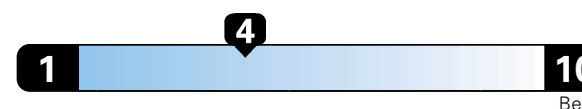

This vehicle emits 420 grams CO2 per mile. The best emits 0 grams per mile (tailpipe only). Producing and distributing fuel also creates emissions; learn more at fuel economy.gov.

Actual results will vary for many reasons, including driving conditions and how you drive and maintain your vehicle. The average new vehicle gets 27 MPG and cost $7,000 to fuel over 5 years. Cost estimates are based on 15,000 miles per year at $2.55 per gallon. MPGe is miles per gasoline gallon equivalent. Vehicle emissions are a significant cause of climate change and smog.

fuel economy.gov

Calculate personalized estimates and compare vehicles

Smartphone
QR Code™

GOVERNMENT 5-STAR SAFETY RATINGS

This vehicle has not been rated by the government for frontal crash, side crash or rollover risk.

Source: National Highway Traffic Safety Administration (NHTSA)
www.safercar.gov or 1-888-327-4236

PARTS CONTENT INFORMATION

FOR VEHICLES IN THIS CARLINE:
U.S./CANADIAN PARTS CONTENT: 35%
MAJOR SOURCES OF FOREIGN PARTS CONTENT:

MEXICO : 57%

NOTE: PARTS CONTENT DOES NOT INCLUDE FINAL ASSEMBLY, DISTRIBUTION, OR OTHER NON-PARTS COSTS.

FOR THIS VEHICLE:

FINAL ASSEMBLY POINT:

TOLUCA, MEXICO

COUNTRY OF ORIGIN:

ENGINE: UNITED STATES

TRANSMISSION: UNITED STATES

VEHICLE PROTECTION
A PRODUCT OF FCA US LLC

Ask for Mopar Vehicle Protection for your vehicle. We Built It. We Back It.