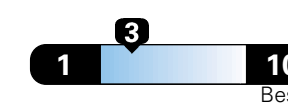

This vehicle emits 420 grams CO2 per mile. The best emits 0 grams per mile (tailpipe only). Producing and distributing fuel also creates emissions; learn more at fuel economy.gov.

Actual results will vary for many reasons, including driving conditions and how you drive and maintain your vehicle. The average new vehicle gets 27 MPG and cost $7,000 to fuel over 5 years. Cost estimates are based on 15,000 miles per year at $2.55 per gallon. MPGe is miles per gasoline gallon equivalent. Vehicle emissions are a significant cause of climate change and smog.

fuel economy.gov

Calculate personalized estimates and compare vehicles

Smartphone
QR Code™