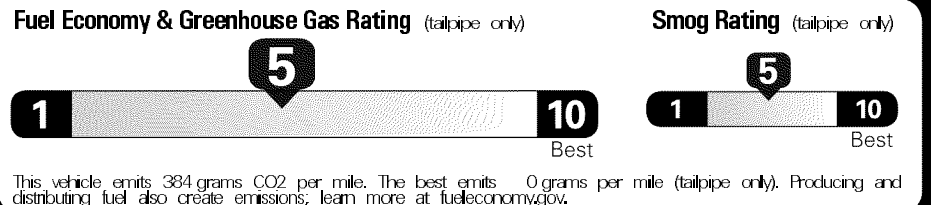

1. **EXTERIOR**
2. Auto On/Off Headlights, Fog Lights
   - Adj Power Liftgate w/Flip-up Rear Window
   - Power Tilt/Slide Moonroof with Sunshade
   - Heated PWR Adjustable Outside Mirrors

1. **INTERIOR**
2. Leather-trimmed Front & 2nd Row Seats, 12-way PWR Driver, Heated Front Seats, 4-way PWR Passenger Seat, Seating for 7, 3rd Row 60/40 Split Fold-Flat Seats
   - Integrated 2nd Row Side-Window Sunshades
   - Entune Premium Audio w/Integrated Nav, 8" Touch Screen w/Backup Camera, AM/FM, CD, 6 Speakers, Bluetooth Phone/Music, USB Media Port, 4 USB Charge Ports, Homelink, Siri Eyes Free, SiriusXM w/3-month All Access Trial
   - 3-Zone Auto Climate Control, Leather Steering Wheel w/Multi-Media Controls
   - 12 Cup/Bottle Holders; 12V & 120V Outlets
   - Lighted Vanity Mirrors & Sunglass Storage
   - ***Full Tank of Gas***

MANUFACTURER'S SUGGESTED RETAIL PRICE $39,420.00

1. **OPTIONAL EQUIPMENT**
2. FE 50 State Emissions
   - BS Seating for 8; 2nd Row 60:40 Bench Seat (No Cost Option)
   - 3T. Roof Rack Cross Bars 350.00
   - CT. Carpet Floor Mats & Cargo Liner 269.00
   - EF. Rear Bumper Applique 69.00

Original - Copy

Created on 2019-05-02 06:14:50 (UTC)

EPA DOT Fuel Economy and Environment

Gasoline Vehicle

Fuel Economy
23 MPG
Small SUVs range from 18 to 120 MPG. The best vehicle rates 136 MPGe.
21 27
combined city/hwy city highway
4.3 gallons per 100 miles

You spend $1,250 more in fuel costs over 5 years compared to the average new vehicle.

Annual fuel cost $1,650

Actual results will vary for many reasons, including driving conditions and how you drive and maintain your vehicle. The average new vehicle gets 27 MPG and costs $7,000 to fuel over 5 years. Cost estimates are based on 15,000 miles per year at $2.55 per gallon. MPGe is miles per gasoline gallon equivalent. Vehicle emissions are a significant cause of climate change and smog.

fuelconomy.gov
Calculate personalized estimates and compare vehicles

DELIVERY, PROCESSING AND HANDLING FEE 1,095.00

TOTAL $41,203.00

The New Vehicle Limited Warranty provides 3-year/36,000 mile basic coverage, 5-year/60,000 mile powertrain coverage, plus 5-year/unlimited mile corrosion perforation coverage. See Warranty and Maintenance Guide for details. An extended service contract may be available for the vehicle. Ask dealer for details. Manufacturer's suggested retail price includes manufacturer's recommended pre-delivery service. Gasoline, license and title fees, applicable federal, state and local taxes and dealer and distributor installed options and accessories are not included in the manufacturer's suggested retail price.

ToyotaCare, which covers normal factory scheduled maintenance for two years or 25,000 miles, whichever occurs first, is included as part of the sales price of the vehicle for qualifying buyers. See participating dealer for eligibility and coverage details.

Delivered by Truck to: 02050
AVONDALE TOYOTA
10005 WEST PAPAGO FRWY.
AVONDALE AZ85323