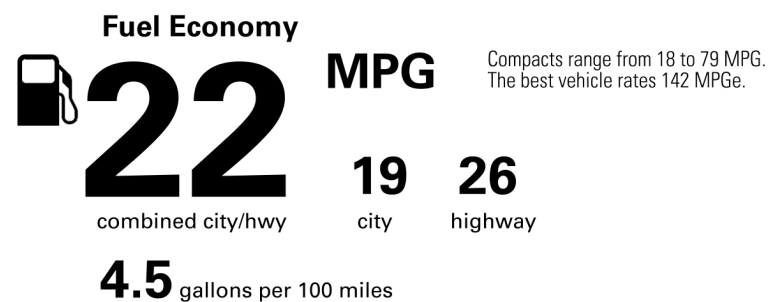

INSTALLED OPTIONS

MANUFACTURER'S SUGGESTED RETAIL PRICE

\$40,775.00

- ** Intuitive Parking Assist with Auto Braking and Rear Cross-Traffic Braking 565.00
- ** Navigation System: 1,670.00
 10.3-in Touchscreen Multimedia Display, Lexus Enform Dynamic Navigation, Dynamic Voice Command, and Lexus Enform Destination Assist
- ** Premium Paint 500.00
- ** Premium Package: 4,120.00
 19" Alloy Wheels, Heated & Ventilated Front Seats, Heated Leather Steering Wheel, Rain-sensing Wipers, Power Moonroof, Power steering column, Front Driver Lexus Memory System, Rear armrest with cupholders, Wood trim and Power Rear Sunshade
- ** All Weather Floor Liner and Trunk Tray 295.00
- ** Door Edge Guards 155.00

Not Original Copy

Created on 2022-05-23 14:41:33 (UTC)

EPA DOT Fuel Economy and Environment

Gasoline Vehicle

You spend \$3,500 more in fuel costs over 5 years compared to the average new vehicle.

Annual fuel cost \$2,000

Actual results will vary for many reasons, including driving conditions and how you drive and maintain your vehicle. The average new vehicle gets 27 MPG and costs \$6,500 to fuel over 5 years. Cost estimates are based on 15,000 miles per year at \$2.95 per gallon. MPGe is miles per gasoline gallon equivalent. Vehicle emissions are a significant cause of climate change and smog.