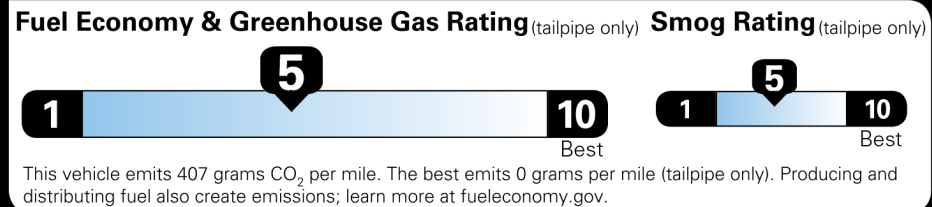

Not Original Copy

Created on 2022-05-23 14:41:33 (UTC)

EPA DOT Fuel Economy and Environment

Gasoline Vehicle

You spend \$3,500 more in fuel costs over 5 years compared to the average new vehicle.

Annual fuel cost \$2,000

Actual results will vary for many reasons, including driving conditions and how you drive and maintain your vehicle. The average new vehicle gets 27 MPG and costs \$6,500 to fuel over 5 years. Cost estimates are based on 15,000 miles per year at \$2.95 per gallon. MPGe is miles per gasoline gallon equivalent. Vehicle emissions are a significant cause of climate change and smog.