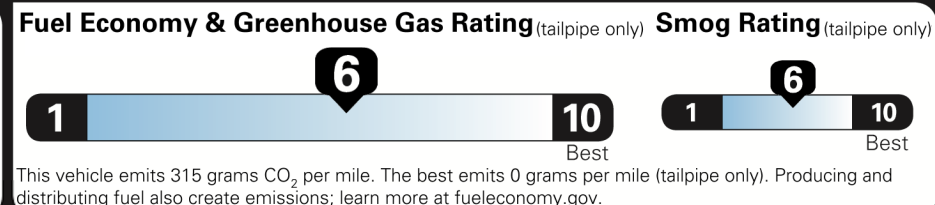

MANUFACTURER'S SUGGESTED RETAIL PRICE

- ** Premium Paint 425.00
- ** Trunk Mat/Cargo Net/Whl Locks/Rr Bumper App/Glove 385.00

\$39,900.00

Not Original - Copy

Created on 2021-01-04 06:31:36 (UTC)

EPA DOT Fuel Economy and Environment

Gasoline Vehicle

Midsized Cars range from 14 to 141 MPG. The best vehicle rates 141 MPGe.

You save \$250
 in fuel costs over 5 years compared to the average new vehicle.

Annual fuel cost \$1,450

Actual results will vary for many reasons, including driving conditions and how you drive and maintain your vehicle. The average new vehicle gets 27 MPG and costs \$7,500 to fuel over 5 years. Cost estimates are based on 15,000 miles per year at \$2.70 per gallon. MPGe is miles per gasoline gallon equivalent. Vehicle emissions are a significant cause of climate change and smog.