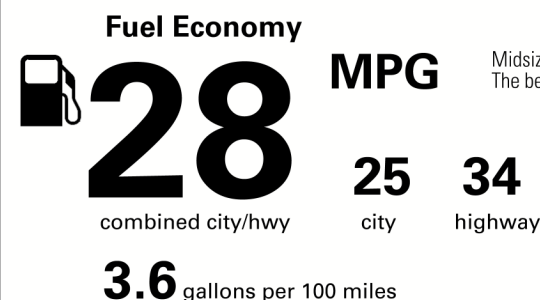

MANUFACTURER'S SUGGESTED RETAIL PRICE

- ** Premium Paint 425.00
- ** Trunk Mat/Cargo Net/Whl Locks/Rr Bumper App/Glove 385.00

\$39,900.00

Not Original - Copy

Created on 2021-01-04 06:31:36 (UTC)

EPA DOT Fuel Economy and Environment

Gasoline Vehicle

Midsized Cars range from 14 to 141 MPG. The best vehicle rates 141 MPGe.

You save \$250
 in fuel costs over 5 years compared to the average new vehicle.

Annual fuel cost \$1,450

Actual results will vary for many reasons, including driving conditions and how you drive and maintain your vehicle. The average new vehicle gets 27 MPG and costs \$7,500 to fuel over 5 years. Cost estimates are based on 15,000 miles per year at \$2.70 per gallon. MPGe is miles per gasoline gallon equivalent. Vehicle emissions are a significant cause of climate change and smog.