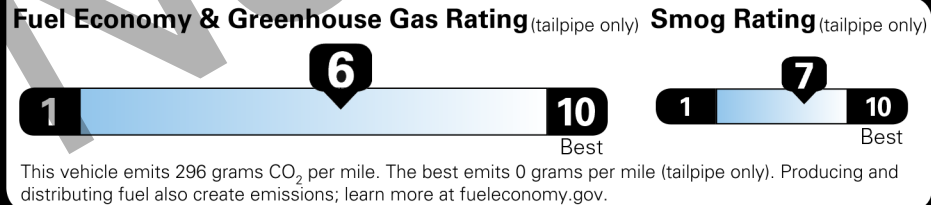

MANUFACTURER'S SUGGESTED RETAIL PRICE $ 35,025.00

OPTIONAL EQUIPMENT

FE 50 State Emissions 0.00
PC Special Color 425.00

SOUTHEAST TOYOTA DISTRIBUTORS, LLC

TOTAL FROM MANUFACTURER'S LABEL $ 36,665.00

DISTRIBUTOR'S OPTIONS

XY900 TOYOGUARD Platinum 699.00
Includes:
2 Oil and Filter Changes at any Toyota Dealer
Four Tire Rotations
Roadside and Rental Car Assistance
Exterior Paint Sealant and Interior Protector

CY200 Phone Cable & Charge Package 73.00
Contents:
1-Dual Smart USB Car Charger - 2.4A each port
1-Apple Lightning to USB Cable - 3' Red
1-Apple Lightning to USB Cable - 6' Red
1-USB-C to USB-A Cable - 3' Red

FP401 Southeast Toyota Distributor 0.00
Includes:
Certified Technician 46 Point Quality Inspection

EPA DOT Fuel Economy and Environment

Gasoline Vehicle

Fuel Economy

30 MPG Small SUVs range from 14 to 129 MPG. The best vehicle rates 142 MPGe.

27 35
city highway

3.3 gallons per 100 miles

You save $500
in fuel costs over 5 years compared to the average new vehicle.

Annual fuel cost
$1,200

Actual results will vary for many reasons, including driving conditions and how you drive and maintain your vehicle. The average new vehicle gets 27 MPG and costs $6,500 to fuel over 5 years. Cost estimates are based on 15,000 miles per year at $2.35 per gallon. MPGe is miles per gasoline gallon equivalent. Vehicle emissions are a significant cause of climate change and smog.

fueleconomy.gov
Calculate personalized estimates and compare vehicles

The New Vehicle Limited Warranty provides 3-year/36,000-mile basic coverage, 5-year/60,000-mile powertrain coverage, plus 5-year/unlimited mile corrosion perforation coverage. See Warranty and Maintenance Guide for details. An extended service contract may be available for the vehicle. Ask dealer for details. Manufacturer's suggested retail price includes manufacturer's recommended pre-delivery service. Gasoline license and title fees, applicable federal, state and local taxes and dealer and distributor options and accessories are not included in the manufacturer's suggested retail price

ToyotaCare, which covers normal factory scheduled maintenance for two years or 25,000 miles, whichever occurs first, is included as part of the sales price of the vehicle for qualifying buyers. See participating dealer for eligibility and coverage details.

DELIVERY, PROCESSING AND HANDLING FEE 1,215.00

TOTAL $ 36,665.00

~ ~ ~ 36 Month/36,000 Mile Limited Warranty ~ ~ ~
On All Southeast Toyota Distributors, LLC, Options
For Inquires, Call 1-800-301-6859

TOTAL DISTRIBUTOR'S OPTIONS $ 772.00
DESTINATION FUEL SURCHARGE 0.00
TOTAL $ 37,437.00

DELIVERED BY TRUCK TO: 09231

BEAVER TOYOTA OF ST. AUGUSTINE
2995 U.S. HIGHWAY #1, SOUTH
ST. AUGUSTINE, FL 32086

F007