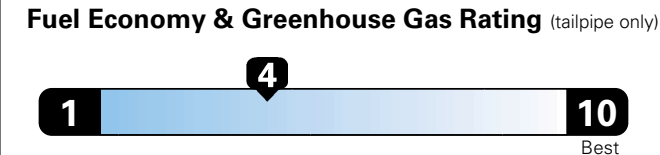

This vehicle emits 401 grams CO2 per mile. The best emits 0 grams per mile (tailpipe only). Producing and distributing fuel also creates emissions; learn more at fuelconomy.gov.

Actual results will vary for many reasons, including driving conditions and how you drive and maintain your vehicle. The average new vehicle gets 27 MPG and cost $7,500 to fuel over 5 years. Cost estimates are based on 15,000 miles per year at $2.70 per gallon. MPGe is miles per gasoline gallon equivalent. Vehicle emissions are a significant cause of climate change and smog.

fuelconomy.gov

Calculate personalized estimates and compare vehicles

GOVERNMENT 5-STAR SAFETY RATINGS

Overall Vehicle Score ★★★★★

Based on the combined ratings of frontal, side, and rollover. Should ONLY be compared to other vehicles of similar size and weight.

Frontal Crash Driver Passenger ★★★★★

Based on the risk of injury in a frontal impact. Should ONLY be compared to other vehicles of similar size and weight.

Side Crash Front seat Rear seat ★★★★★

Based on the risk of injury in a side impact.

Rollover ★★★★★

Based on the risk of rollover in a single-vehicle crash.

Star ratings range from 1 to 5 stars (★★★★★) with 5 being the highest. Source: National Highway Traffic Safety Administration (NHTSA) www.safercar.gov or 1-888-327-4236

The safety ratings above are based on Federal Government tests of particular vehicles equipped with certain features and options. The performance of this vehicle may differ.

PARTS CONTENT INFORMATION

FOR VEHICLES IN THIS CARLINE:
U.S./CANADIAN PARTS CONTENT: 54%
MAJOR SOURCES OF FOREIGN PARTS CONTENT:

MEXICO : 22%
NOTE: PARTS CONTENT DOES NOT INCLUDE FINAL ASSEMBLY, DISTRIBUTION, OR OTHER NON-PARTS COSTS.

FOR THIS VEHICLE:
FINAL ASSEMBLY POINT:
WINDSOR, ONTARIO, CANADA
COUNTRY OF ORIGIN:
ENGINE: UNITED STATES
TRANSMISSION: UNITED STATES

VEHICLE PROTECTION
A PRODUCT OF FCA US LLC

Ask for Mopar Vehicle Protection for your vehicle. We Built It. We Back It.