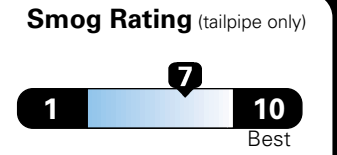

This vehicle emits 401 grams CO2 per mile. The best emits 0 grams per mile (tailpipe only). Producing and distributing fuel also creates emissions; learn more at fuelconomy.gov.

Actual results will vary for many reasons, including driving conditions and how you drive and maintain your vehicle. The average new vehicle gets 27 MPG and cost $7,500 to fuel over 5 years. Cost estimates are based on 15,000 miles per year at $2.70 per gallon. MPGe is miles per gasoline gallon equivalent. Vehicle emissions are a significant cause of climate change and smog.

fuelconomy.gov

Calculate personalized estimates and compare vehicles