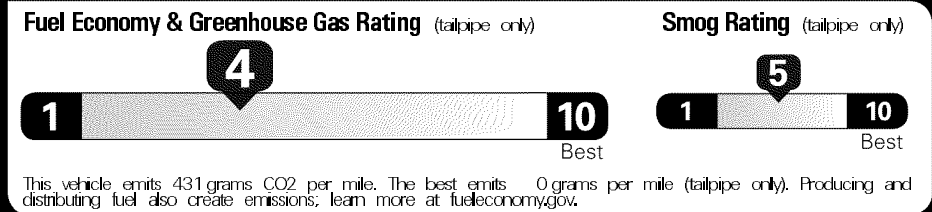

1. **EXTERIOR**
2. Color Keyed Hood Scoop
   - Prjctr Beam HdLghts w/Blk Bzls & LED DRL
   - Pwr Side Mirrors w/Turn Sgnl Indicators
   - 6' Composite Bed w/120V Pwr Outlet
   - Deck Rail System w/4 Adj Tie-Down Cleats
   - Easy Lower,Lockable & Removable Tailgate

1. **INTERIOR**
2. Smrt Key Sys on Dr Door w/Push Btn Strt & Remote Keyless Entry Sys
   - Fabric Trim Seats w/Dr Lumbar Support
   - Lthr Trim Steering Wheel w/Audio Cntrls
   - Pwr Horizontal Rr Window w/Priv Glass
   - Pwr Wndws w/Fr Dr & Pass Auto Up/Dwn and Power Door Locks
   - Entune Prem Audio w/Integ Nav & App Ste 7" Tch Scrn, AM/FM/CD, USB Media Port, 2 USB Chg-Ports, BT Phone/Music, SiriusXM w/3-Month All Access Trial
   - Qi Wireless Charging
   - ***Full Tank of Gas***

MANUFACTURER'S SUGGESTED RETAIL PRICE $34,300.00

OPTIONAL EQUIPMENT

FE	50 State Emissions	
2T.	All-Weather Flr LIner/Door Sill Protector	248.00
D5.	Door Edge Guard	140.00
B0.	Black Out Package	354.00
	Black Emblem Overlays, Black Tailgate Insert, Black Exhaust Tip	

Original - Copy

Created on 2019-06-27 05:21:20 (UTC)

EPA DOT Fuel Economy and Environment

Gasoline Vehicle

Fuel Economy

21 MPG Small Pickups range from 17 to 23 MPG. The best vehicle rates 136 MPGe.

19 24
combined city/hwy city highway

4.8 gallons per 100 miles

You spend $2,000

more in fuel costs over 5 years

compared to the average new vehicle.

Annual fuel Cost

$ 1,800

Actual results will vary for many reasons, including driving conditions and how you drive and maintain your vehicle. The average new vehicle gets 27 MPG and costs $7,000 to fuel over 5 years. Cost estimates are based on 15,000 miles per year at $2.55 per gallon. MPGe is miles per gasoline gallon equivalent. Vehicle emissions are a significant cause of climate change and smog.

fuelconomy.gov
Calculate personalized estimates and compare vehicles

DELIVERY, PROCESSING AND HANDLING FEE 1,095.00

TOTAL $36,137.00

The New Vehicle Limited Warranty provides 3-year/36,000 mile basic coverage, 5-year/60,000 mile powertrain coverage, plus 5-year/unlimited mile corrosion perforation coverage. See Warranty and Maintenance Guide for details. An extended service contract may be available for the vehicle. Ask dealer for details. Manufacturer's suggested retail price includes manufacturer's recommended pre-delivery service. Gasoline, license and title fees, applicable federal, state and local taxes and dealer and distributor installed options and accessories are not included in the manufacturer's suggested retail price.

ToyotaCare, which covers normal factory scheduled maintenance for two years or 25,000 miles, whichever occurs first, is included as part of the sales price of the vehicle for qualifying buyers. See participating dealer for eligibility and coverage details.

Delivered by Truck to: 04136
LONGO TOYOTA
3534 NORTH PECK ROAD
EL MONTE CA91731