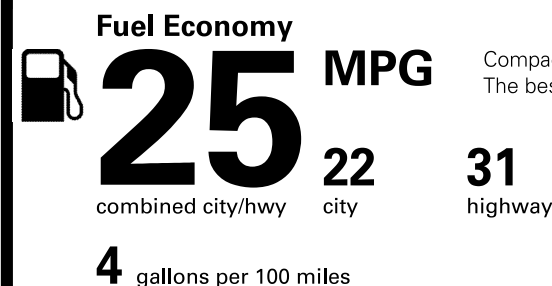

NOTE: PARTS CONTENT DOES NOT INCLUDE FINAL ASSEMBLY, DISTRIBUTION OR OTHER NON-PARTS COSTS.

EPA DOT Fuel Economy and Environment

Gasoline Vehicle

Compact Cars range from 14 to 116 MPG. The best vehicle rates 119 MPGe.