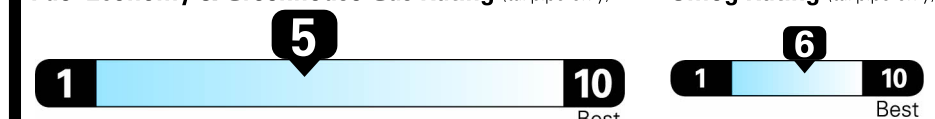

This vehicle emits 354 grams of CO₂ per mile. The best emits 0 grams per mile (tailpipe only). Producing and distributing fuel also create emissions; learn more at fueleconomy.gov.

Actual results will vary for many reasons, including driving conditions and how you drive and maintain your vehicle. The average new vehicle gets 26 MPG and costs $7,000 to fuel over 5 years. Cost estimates are based on 15,000 miles per year at $2.80 per gallon. MPGe is miles per gasoline gallon equivalent. Vehicle emissions are a significant cause of climate change and smog.

fueleconomy.gov

Calculate personalized estimates and compare vehicles

Smartphone QR Code™

GOVERNMENT 5-STAR SAFETY RATINGS

Overall Vehicle Score ★★★★★

Based on the combined ratings of frontal, side and rollover. Should ONLY be compared to other vehicles of similar size and weight.

Frontal Crash Driver Passenger ★★★★★

Based on the risk of injury in a frontal impact. Should ONLY be compared to other vehicles of similar size and weight.

Side Crash Front Seat Rear Seat ★★★★★

Based on the risk of injury in a side impact.

Rollover ★★★★★

Based on the risk of rollover in a single-vehicle crash.

Star ratings range from 1 to 5 stars (★★★★★) with 5 being the highest.

Source: National Highway Traffic Safety Administration (NHTSA).

www.safercar.gov or 1-888-327-4236

Who better to get you into a Volkswagen than us? **Volkswagen Credit**

Disclaimer: The Monroney describes the vehicle features when the vehicle was first sold/leased to the customer and that as of the present day the actual features on the vehicle might differ from the ones listed on the Monroney label. The Monroney label is for view only purposes and must not be used to paste on the vehicle as a Monroney sticker for resale.