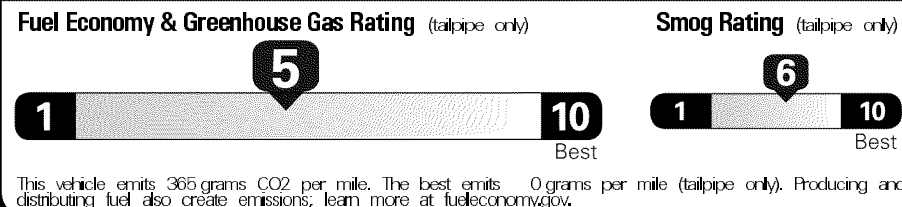

MANUFACTURER'S SUGGESTED RETAIL PRICE **$36,500.00**

OPTIONAL EQUIPMENT

FE	50 State Emissions	
2T	All Weather Floor Liners/Cargo Tray	249.00
DK	Preferred Owner's Portfolio	
WL	Wheel Locks	80.00

Original - Copy

Created on 2017-03-10 09:26:34 (UTC)

EPA DOT Fuel Economy and Environment

Gasoline Vehicle

These estimates reflect new EPA methods beginning with 2017 models.

Fuel Economy

24 MPG Midsized Cars range from 13 to 136 MPG. The best vehicle rates 119 MPGe.

21 city **30** highway

4.2 gallons per 100 miles

You spend $ 750

more in fuel costs over 5 years compared to the average new vehicle.

DELIVERY, PROCESSING AND HANDLING FEE 885.00

Annual fuel Cost $ 1,550

TOTAL $37,714.00

Actual results will vary for many reasons, including driving conditions and how you drive and maintain your vehicle. The average new vehicle gets 26 MPG and costs $7,000 to fuel over 5 years. Cost estimates are based on 15,000 miles per year at $2.45 per gallon. MPGe is miles per gasoline gallon equivalent. Vehicle emissions are a significant cause of climate change and smog.

The New Vehicle Limited Warranty provides 3-year/36,000 mile basic coverage, 5-year/60,000 mile powertrain coverage, plus 5-year/unlimited mile corrosion perforation coverage. See Warranty and Maintenance Guide for details. An extended service contract may be available for the vehicle. Ask dealer for details. Manufacturer's suggested retail price includes manufacturer's recommended pre-delivery service. Gasoline, license and title fees, applicable federal, state and local taxes and dealer and distributor installed options and accessories are not included in the manufacturer's suggested retail price.

Delivered by Truck to: 30041
ROSWELL TOYOTA
2211 WEST SECOND STREET
BOX 1858 (ZIP 88202-1858)
ROSWELL NM88201

fueleconomy.gov
Calculate personalized estimates and compare vehicles