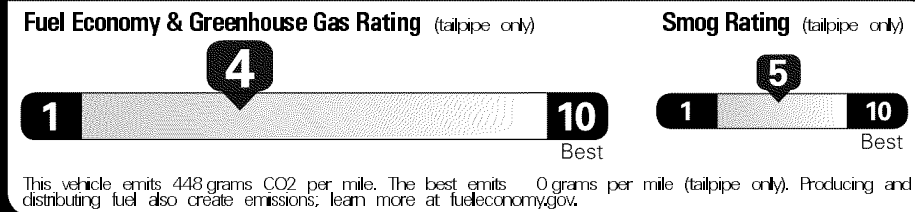

MANUFACTURER'S SUGGESTED RETAIL PRICE $36,765.00

OPTIONAL EQUIPMENT

FE	50 State Emissions	
OF	TRD PREMIUM OFF ROAD PACKAGE (Double Cab A/T): Includes Dual Zone Automatic Climate Control, Leather-Trimmed Seats with Heated Leather Front Seats, Entune Premium JBL Audio with Integrated Navigation and App Suite, Auto-Headlights, and Moonroof	2,890.00
TP	Technology Package: Rear Parking Assist Sonar and Blind Spot Monitor (BSM) and Rear Cross-Traffic Alert (RCTA)	770.00
2T.	All-Weather Flr Liner/Door Sill Protector	248.00

Original - Copy

Created on 2019-08-22 05:22:29 (UTC)

EPA DOT Fuel Economy and Environment

Gasoline Vehicle

Fuel Economy

20 MPG Small Pickups range from 17 to 23 MPG. The best vehicle rates 136 MPGe.

18 **22**
combined city/hwy city highway

5.0 gallons per 100 miles

You spend $2,500
more in fuel costs over 5 years compared to the average new vehicle.

Annual fuel Cost
$ 1,900

Actual results will vary for many reasons, including driving conditions and how you drive and maintain your vehicle. The average new vehicle gets 27 MPG and costs $7,000 to fuel over 5 years. Cost estimates are based on 15,000 miles per year at $2.55 per gallon. MPGe is miles per gasoline gallon equivalent. Vehicle emissions are a significant cause of climate change and smog.

fuelconomy.gov
Calculate personalized estimates and compare vehicles

DELIVERY, PROCESSING AND HANDLING FEE 1,095.00

TOTAL $41,768.00

The New Vehicle Limited Warranty provides 3-year/36,000 mile basic coverage, 5-year/60,000 mile powertrain coverage, plus 5-year/unlimited mile corrosion perforation coverage. See Warranty and Maintenance Guide for details. An extended service contract may be available for the vehicle. Ask dealer for details. Manufacturer's suggested retail price includes manufacturer's recommended pre-delivery service. Gasoline, license and title fees, applicable federal, state and local taxes and dealer and distributor installed options and accessories are not included in the manufacturer's suggested retail price. ToyotaCare, which covers normal factory scheduled maintenance for two years or 25,000 miles, whichever occurs first, is included as part of the sales price of the vehicle for qualifying buyers. See participating dealer for eligibility and coverage details.

Delivered by Truck to: 04098
MICHAEL TOYOTA
50 W. BULLARD AVENUE
BOX 5419 (ZIP 93755-5419)
FRESNO CA93704