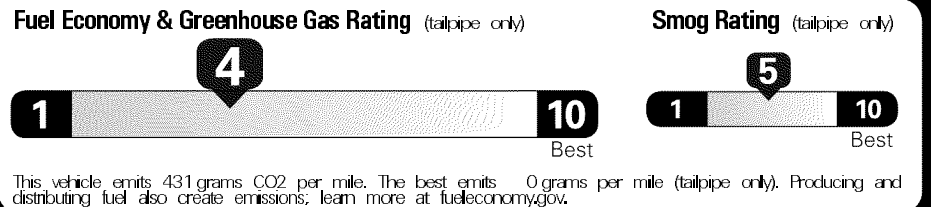

INTERIOR
- Fabric-trimmed seats; 10-way power adj driver seat including 2-way lumbar
- Audio - 8" Touch Screen, 6 Speakers, HandsFree Bluetooth Phone/Music, USB Media Port, USB Charge-Ports SiriusXM w/3-Month All Access Trial Android Auto & Apple CarPlay Compatible
- Connected Services: Safety Connect with 1-year Trial, Wi-Fi Connect with up to 2 GB within 3-mo Trial
- Rear Backup Camera
- Qi Wireless Charging
Full Tank of Gas

MANUFACTURER'S SUGGESTED RETAIL PRICE $34,000.00

OPTIONAL EQUIPMENT

FE	50 State Emissions	
EE	Dual Zone Automatic Climate Control, Premium Audio, Dynamic Navigation with 3-year trial, Remote Connect, Destination Assist with 1-year trial, and Service Connect with 10-year trial	2,415.00
LG	LED Headlights with LED DRL + Black Bezel	485.00
TP	LED Foglights Technology Package: Parking Sonar and Blind Spot Monitor with Rear Cross Traffic Alert	800.00
2T	All-Weather Flr Liner/Door Sill Protector	248.00
D5	Door Edge Guard	140.00
MF	Mudguards	129.00

Original - Copy

Created on 2020-06-09 05:06:26 (UTC)

EPA DOT Fuel Economy and Environment

Gasoline Vehicle

Fuel Economy
21 MPG
Small Pickups range from 17 to 23 MPG. The best vehicle rates 136 MPGe.
19 24
combined city/hwy city highway
4.8 gallons per 100 miles

You spend $2,250 more in fuel costs over 5 years compared to the average new vehicle.

Annual fuel cost $1,950

Actual results will vary for many reasons, including driving conditions and how you drive and maintain your vehicle. The average new vehicle gets 27 MPG and costs $7,500 to fuel over 5 years. Cost estimates are based on 15,000 miles per year at $2.70 per gallon. MPGe is miles per gasoline gallon equivalent. Vehicle emissions are a significant cause of climate change and smog.

fuelconomy.gov
Calculate personalized estimates and compare vehicles

DELIVERY, PROCESSING AND HANDLING FEE 1,120.00

TOTAL $39,337.00

The New Vehicle Limited Warranty provides 3-year/36,000 mile basic coverage, 5-year/60,000 mile powertrain coverage, plus 5-year/unlimited mile corrosion perforation coverage. See Warranty and Maintenance Guide for details. An extended service contract may be available for the vehicle. Ask dealer for details. Manufacturer's suggested retail price includes manufacturer's recommended pre-delivery service. Gasoline, license and title fees, applicable federal, state and local taxes and dealer and distributor installed options and accessories are not included in the manufacturer's suggested retail price.

ToyotaCare, which covers normal factory scheduled maintenance for two years or 25,000 miles, whichever occurs first, is included as part of the sales price of the vehicle for qualifying buyers. See participating dealer for eligibility and coverage details.

Dealer Name / Address: 04154 TOYOTA OF NORTH HOLLYWOOD 4606 LANKERSHIM BOULEVARD NORTH HOLLYWOOD CA91602
Delivered by Truck to: 04356 TOYOTA PLACE 9670 TRASK AVENUE GARDEN GROVE CA92844