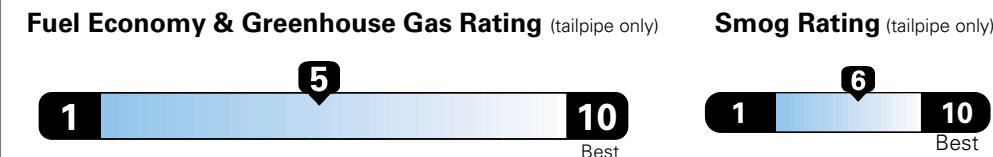

For more information visit: www.jeep.com
 or call 1-877-IAM-JEEP

FCA US LLC

Fuel Economy and Environment

**Flexible Fuel Vehicle
 Gasoline-Ethanol (E85)**

**You spend
 \$250**
 in fuel costs
 over 5 years
 compared to the
 average new vehicle.

**Annual fuel cost
 \$1,450**

Actual results will vary for many reasons, including driving conditions and how you drive and maintain your vehicle. The average new vehicle gets 26 MPG and cost \$7,000 to fuel over 5 years. Cost estimates are based on 15,000 miles per year at \$2.45 per gallon. This is a dual fueled automobile. MPGe is miles per gasoline gallon equivalent. Vehicle emissions are a significant cause of climate change and smog.