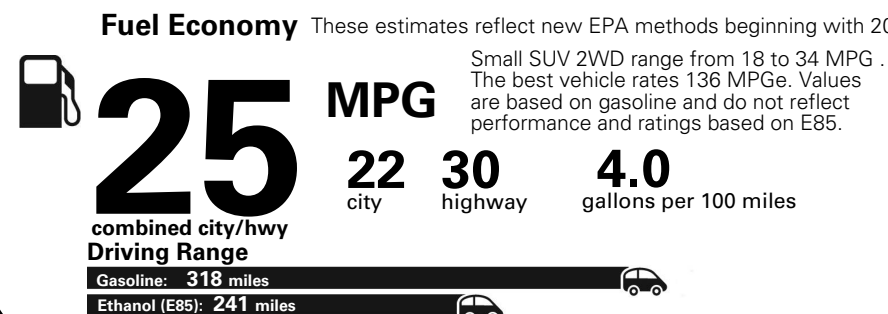

MANUFACTURER'S SUGGESTED RETAIL PRICE OF THIS MODEL INCLUDING DEALER PREPARATION

Base Price: \$21,495

JEEP RENEGADE LATITUDE 4X2
Exterior Color: Alpine White Exterior Paint
Interior Color: Black Interior Color
Interior: Deluxe Cloth High-Back Bucket Seats
Engine: 2.4-Liter I4 MultiAir® Engine
Transmission: 9-Speed 948TE Automatic Transmission

For more information visit: www.jeep.com
 or call 1-877-IAM-JEEP

FCA US LLC

Fuel Economy and Environment

**Flexible Fuel Vehicle
 Gasoline-Ethanol (E85)**

**You spend
 \$250**
 in fuel costs
 over 5 years
 compared to the
 average new vehicle.