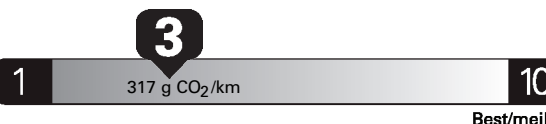

Carbon Dioxide Rating / Indice de dioxyde de carbone