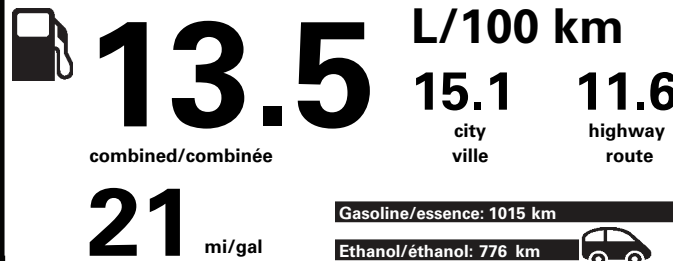

SAFETY/SECURITY

- AIRBAGS, DRIVER & PASS
- AIR BAGS, SIDE
- PASSIVE ANTI-THEFT SYSTEM
- ROLL STABILITY CONTROL
- SAFETY BELTS, ADJUSTABLE
- SOS POST CRASH ALERT SYST

WARRANTY

- 3 YR/60,000 KM BASIC
- 5YEAR/100,000 KM POWERTRAIN
- ROADSIDE ASSISTANCE 24 HRS

INCLUDED ON THIS VEHICLE

EQUIPMENT GROUP 300A

- •XLT SERIES

OPTIONAL EQUIPMENT/OTHER

- 2020 MODEL YEAR
- FEDERAL EXCISE TAX
- .17" SILVER PAINTED ALUMINUM
- 5.0L V8 ENGINE
- .265/70R17 OWL A/S A/T
- 3.31 RATIO REGULAR AXLE
- 7000# GVWR PACKAGE
- CLASS IV TRAILER HITCH
- 136 LITRE/ 36 GALLON FUEL TANK
- FLEX FUEL VEHICLE

(MSRP)*

100.00

3,050.00

NO CHARGE

400.00

PRICE INFORMATION

BASE PRICE	$46,719.00
TOTAL OPTIONS/OTHER	3,550.00
TOTAL VEHICLE & OPTIONS/OTHER	50,269.00
DESTINATION & DELIVERY	1,900.00

"THIS VEH. NOT INTENDED FOR SALE OR REGISTRATION IN US" RETAIL PRICES EXCLUDE GST/HST

TOTAL MSRP $52,169.00

* MANUFACTURER'S SUGGESTED RETAIL PRICE = MSRP

* NOTE: THIS PRICE HAS BEEN DEVELOPED AS A GUIDE. DEALERS MAY SELL FOR LESS AND ARE NOT UNDER ANY OBLIGATION TO ACCEPT THIS SUGGESTED RETAIL PRICE.

RAMP ONE/
TERMINAL UN

CS59

RAMP TWO/
TERMINAL DEUX

FINAL ASSEMBLY PLANT/
USINE DE MONTAGE

DEARBORN

METHOD OF TRANSP/
MODE DE TRANSPORT

CONVOY

ITEM #: **B1-G577 O/T 2**

KM201 N RE 2X 015 001465 12 20 19

Fuel Consumption / Consommation de carburant

Annual fuel **COST**
for an annual distance of 20,000 km, and an average fuel price of $1.30 per litre

$ 3 510

Coût annuel en carburant

pour une distance annuelle de 20 000 km, et un prix moyen du carburant de 1,30 $ par litre

Standard pickup trucks range from /
Les camionnettes ordinaires font entre
9.5 - 16.3 L_e/100 km

L_e is gasoline litre equivalent
L_e signifie litre équivalent d'essence

Carbon Dioxide Rating / Indice de dioxyde de carbone

Smog Rating / Indice de Smog

Tailpipe emissions only / Émissions du tuyau d'échappement seulement

Estimates are based on Government of Canada approved criteria and testing methods. Vehicle's actual fuel consumption will vary.

Estimations établies selon des méthodes d'essai et des critères approuvés par le gouvernement du Canada. La consommation de carburant réelle du véhicule variera.

For more information visit

vehicles.nrcan.gc.ca

Pour plus d'information visitez

vehicules.nrcan.gc.ca

U.S. GOVERNMENT SAFETY RATINGS
COTES DE SÉCURITÉ DU GOUVERNEMENT AMÉRICAIN

Overall Vehicle Score / Cote globale du véhicule	★★★★★
Frontal Crash / Collision frontale	★★★★★
Side Crash / Collision latérale	★★★★★
Rollover / Capotage	★★★★

Star ratings range from 1 to 5 stars (★★★★★), with 5 being the highest.
Les cotes varient de 1 à 5 étoiles (★★★★★), 5 étant la cote la plus élevée.

Source: U.S. National Highway Traffic Safety Administration
For more information / Pour de plus amples renseignements
www.safercar.gov

1FTEW1E50LFA86748

Scan code not operational at this time

FOR PLANT USE ONLY

Insist on Ford Protect! The only extended service plan fully backed by Ford and honored at every Ford dealership in the US and Canada. See your Ford dealer for additional details, or visit www.ford.ca for more information.

Personalize your vehicle with Ford Custom Accessories. Genuine Ford Accessories are engineered for your vehicle and can be included under the Ford New Vehicle Limited Warranty. Certain conditions, limitations and exclusions apply. See your Dealer for details.