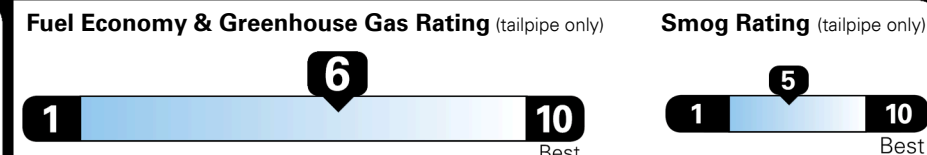

PLUS

EPA DOT Fuel Economy and Environment

Gasoline Vehicle

Fuel Economy

28 MPG
combined city/hwy

25 MPG
city

35 MPG
highway

3.6 gallons per 100 miles

Large Cars range from 14 to 104 MPG. The best vehicle rates 136 MPGe.

You save $250
in fuel costs over 5 years compared to the average new vehicle.

Annual fuel cost $1,300