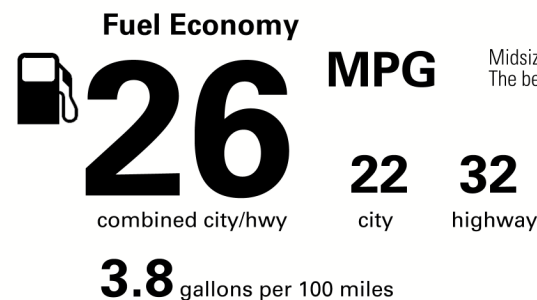

\$39,900.00

Not Original Copy

Created on 2020-09-19 05:42:52 (UTC)

EPA DOT Fuel Economy and Environment

Gasoline Vehicle

Midsized Cars range from 14 to 141 MPG. The best vehicle rates 141 MPGe.

You spend \$250
 more in fuel costs over 5 years compared to the average new vehicle.