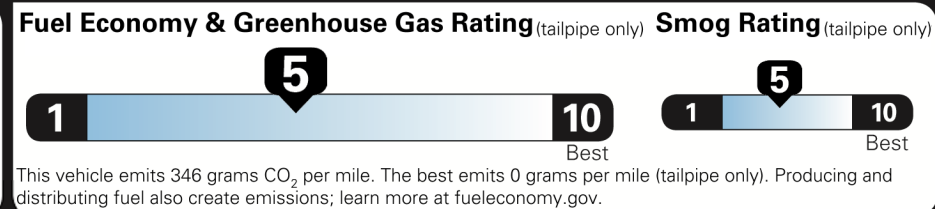

Actual results will vary for many reasons, including driving conditions and how you drive and maintain your vehicle. The average new vehicle gets 27 MPG and costs $7,500 to fuel over 5 years. Cost estimates are based on 15,000 miles per year at $2.70 per gallon. MPGe is miles per gasoline gallon equivalent. Vehicle emissions are a significant cause of climate change and smog.

fueleconomy.gov
Calculate personalized estimates and compare vehicles

GOVERNMENT 5-STAR SAFETY RATINGS

Overall Vehicle Score	★★★★★
Based on the combined ratings of frontal, side and rollover. Should ONLY be compared to other vehicles of similar size and weight.	
Frontal Crash	★★★★★
Based on the risk of injury in a frontal impact. Should ONLY be compared to other vehicles of similar size and weight.	
Driver Passenger	★★★★★
Side Crash	★★★★★
Based on the risk of injury in a side impact.	
Rollover	★★★★
Based on the risk of rollover in a single-vehicle crash.	

Star ratings range from 1 to 5 stars (★★★★★) with 5 being the highest.

Source: National Highway Traffic Safety Administration (NHTSA)
www.safercar.gov or 1-888-327-4236

SUB-TOTAL	$44,480.00
DELIVERY, PROCESSING AND HANDLING FEE	1,025.00
TOTAL	$45,505.00

APPLICABLE FEDERAL TAXES NOT INCLUDED

Manufacturer's suggested retail price includes manufacturer's recommended pre-delivery service.
License and title fees, state, local and applicable federal taxes, and dealer installed options and accessories are not included in the manufacturer's suggested retail price.
LEXUS NEW VEHICLE LIMITED WARRANTY
* 4YR / 50000 mile basic coverage
* 6YR / 70000 mile powertrain coverage
* 6YR / Unlimited mile corrosion perforation warranty
See your Warranty and Services Guide for details.
LEXUS IS PLEASED TO OFFER THE FOLLOWING OWNER SUPPORT PACKAGE WITH EACH NEW LEXUS
* 24 hour, 365 day/yr. roadside assistance plan
* Complimentary 1st and 2nd scheduled maintenance services
* Lodging for emergency breakdown 100 miles from home
An extended service contact may be available for this vehicle. Ask dealer for details

LML3E1N1S0F0W0

200921 738 L024