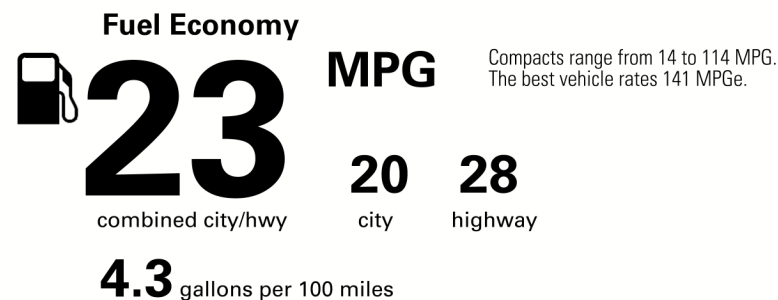

\$42,900.00

Not Original - Copy

Created on 2021-02-24 22:25:09 (UTC)

EPA DOT Fuel Economy and Environment

Gasoline Vehicle

You spend \$3,000 more in fuel costs over 5 years compared to the average new vehicle.