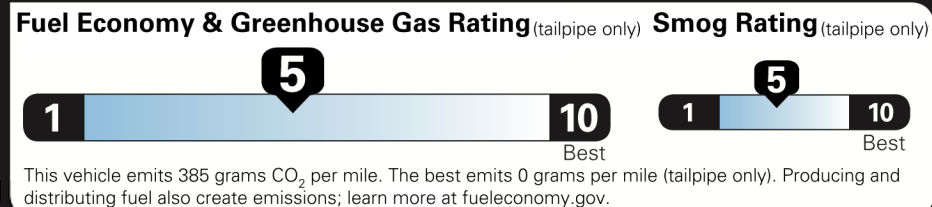

You spend $3,000 more in fuel costs over 5 years compared to the average new vehicle.

Annual fuel cost $2,100