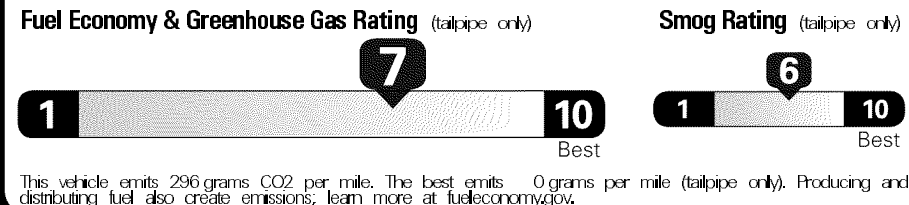

SAFETY & CONVENIENCE
- Toyota Safety Sense 2.0: Pre-Collision Sys w/ Pedestrian Detection, Full-Speed Range Dynamic Radar Cruise Control, Lane Departure Alert w/ Steering Assist, Lane Tracing Assist, Automatic High Beams, Road Sign Assist
- STAR Safety System: VSC, TRAC, ABS, Elect Brake-Force Distribution, Brake Assist & Smart Stop Technology
- Backup Camera
- 8 Airbags
- LATCH-Lower Anchor & Tether for Children

EXTERIOR
- LED Headlights
- LED Daytime Running Lights
- 17-in. Steel Wheels w/ Covers

INTERIOR
- Audio - 7" Touch-Screen, 6 Spkr, HandsFree Bluetooth Phone/Music, USB Media Port, SiriusXM w/ 3-Month All Access Trial, Android Auto & Apple CarPlay Compatible
- Fabric Seats
- Remote Keyless Entry

MANUFACTURER'S SUGGESTED RETAIL PRICE $27,350.00

OPTIONAL EQUIPMENT
FE 50 State Emissions
2T. All Weather Floor Liners and Cargo Liner 269.00
DK. Preferred Owner's Portfolio
MF. Mudguard 129.00

- For Full Product Details, Please Visit Toyota.com/RAV4
Full Tank of Gas

Original - Copy

Created on 2020-02-14 06:09:37 (UTC)

EPA DOT Fuel Economy and Environment

Gasoline Vehicle

Fuel Economy
30 MPG
27 34
combined city/hwy city highway
3.3 gallons per 100 miles

Small SUVs range from 16 to 120 MPG. The best vehicle rates 136 MPGe.

You save $ 750
in fuel costs over 5 years compared to the average new vehicle.

Annual fuel Cost $ 1,350

Actual results will vary for many reasons, including driving conditions and how you drive and maintain your vehicle. The average new vehicle gets 27 MPG and costs $7,500 to fuel over 5 years. Cost estimates are based on 15,000 miles per year at $2.70 per gallon. MPGe is miles per gasoline gallon equivalent. Vehicle emissions are a significant cause of climate change and smog.

fuelconomy.gov
Calculate personalized estimates and compare vehicles

DELIVERY, PROCESSING AND HANDLING FEE 1,120.00

TOTAL $28,868.00

The New Vehicle Limited Warranty provides 3-year/36,000 mile basic coverage, 5-year/60,000 mile powertrain coverage, plus 5-year/unlimited mile corrosion perforation coverage. See Warranty and Maintenance Guide for details. An extended service contract may be available for the vehicle. Ask dealer for details. Manufacturer's suggested retail price includes manufacturer's recommended pre-delivery service. Gasoline, license and title fees, applicable federal, state and local taxes and dealer and distributor installed options and accessories are not included in the manufacturer's suggested retail price.

ToyotaCare, which covers normal factory scheduled maintenance for two years or 25,000 miles, whichever occurs first, is included as part of the sales price of the vehicle for qualifying buyers. See participating dealer for eligibility and coverage details.

Delivered by Truck to: 30032
WEBB CHEVROLET-TOYOTA
3701 EAST MAIN STREET
FARMINGTON NM87402