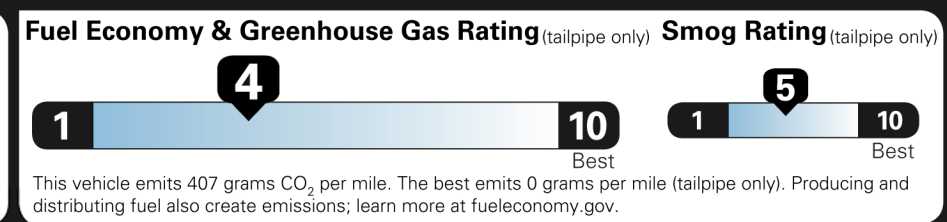

Actual results will vary for many reasons, including driving conditions and how you drive and maintain your vehicle. The average new vehicle gets 27 MPG and costs $7,500 to fuel over 5 years. Cost estimates are based on 15,000 miles per year at $3.25 per gallon. MPGe is miles per gasoline gallon equivalent. Vehicle emissions are a significant cause of climate change and smog.

fueleconomy.gov
Calculate personalized estimates and compare vehicles

GOVERNMENT 5-STAR SAFETY RATINGS

Overall Vehicle Score	★★★★★
Based on the combined ratings of frontal, side and rollover. Should ONLY be compared to other vehicles of similar size and weight.	
Frontal Crash	★★★★★
Based on the risk of injury in a frontal impact. Should ONLY be compared to other vehicles of similar size and weight.	
Driver Passenger	★★★★★
Side Crash	★★★★★
Based on the risk of injury in a side impact.	
Rollover	★★★★★
Based on the risk of rollover in a single-vehicle crash.	

Star ratings range from 1 to 5 stars (★★★★★) with 5 being the highest.
Source: National Highway Traffic Safety Administration (NHTSA)
www.safercar.gov or 1-888-327-4236

SUB-TOTAL	$47,330.00
DELIVERY, PROCESSING AND HANDLING FEE	1,025.00
TOTAL	$48,355.00

APPLICABLE FEDERAL TAXES NOT INCLUDED

Manufacturer's suggested retail price includes manufacturer's recommended pre-delivery service.

License and title fees, state, local and applicable federal taxes, and dealer installed options and accessories are not included in the manufacturer's suggested retail price.

LEXUS NEW VEHICLE LIMITED WARRANTY

- 4YR / 50000 mile basic coverage
- 6YR / 70000 mile powertrain coverage
- 6YR / Unlimited mile corrosion perforation warranty

See your Warranty and Services Guide for details.

LEXUS IS PLEASED TO OFFER THE FOLLOWING OWNER SUPPORT PACKAGE WITH EACH NEW LEXUS

- 24 hour, 365 day/yr. roadside assistance plan
- Complimentary 1st and 2nd scheduled maintenance services
- Lodging for emergency breakdown 100 miles from home

An extended service contact may be available for this vehicle. Ask dealer for details

LML1E2N2S0F0W0
196A36 411 DL33 3725 L110