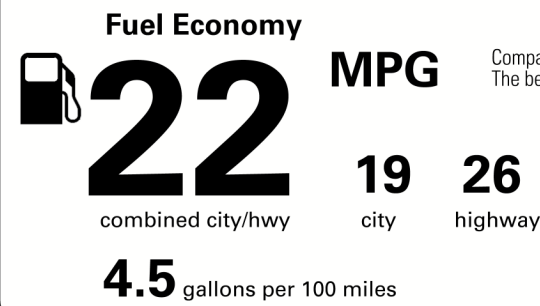

\$44,950.00

Not Original - Copy

Created on 2021-07-15 12:10:38 (UTC)

EPA DOT Fuel Economy and Environment

Gasoline Vehicle

Compacts range from 14 to 114 MPG. The best vehicle rates 141 MPGe.

You spend \$3,500 more in fuel costs over 5 years compared to the average new vehicle.

Annual fuel cost \$2,200

Actual results will vary for many reasons, including driving conditions and how you drive and maintain your vehicle. The average new vehicle gets 27 MPG and costs \$7,500 to fuel over 5 years. Cost estimates are based on 15,000 miles per year at \$3.25 per gallon. MPGe is miles per gasoline gallon equivalent. Vehicle emissions are a significant cause of climate change and smog.