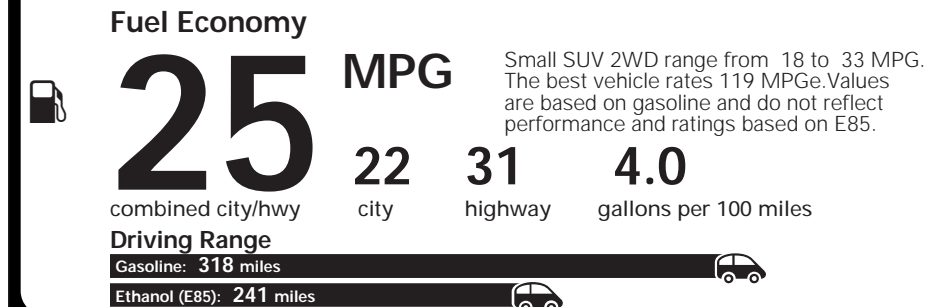

MANUFACTURER'S SUGGESTED RETAIL PRICE OF THIS MODEL INCLUDING DEALER PREPARATION

Base Price: **\$21,395**

JEEP RENEGADE LATITUDE 4X2
Exterior Color: Glacier Metallic Exterior Paint
Interior Color: Black Interior Color
Interior: 75th Edition Cloth / Mesh Bucket Seats
Engine: 2.4-Liter I4 MultiAir® Engine
Transmission: 9-Speed 948TE Automatic Transmission

**5 YEAR / 60,000 MILE
POWERTRAIN WARRANTY**

Assembly Point/Port of Entry: JACKSONVILLE, FLORIDA U.S.A.

VIN: ZAC-CJABT9GP-D77339 L4-VON: 2757 S.L. 0609

THIS LABEL IS ADDED TO THIS VEHICLE TO COMPLY WITH FEDERAL LAW. THE LABEL CANNOT BE REMOVED OR ALTERED PRIOR TO DELIVERY TO THE ULTIMATE PURCHASER.

EPA DOT Fuel Economy and Environment

E85 Flexible-Fuel Vehicle Gasoline-Ethanol (E85)

You save **\$0** in fuel costs over 5 years compared to the average new vehicle.

Annual fuel COST **\$1,800**

Fuel Economy & Greenhouse Gas Rating (tailpipe only) Smog Rating (tailpipe only)

This vehicle emits 354 grams CO2 per mile. The best emits 0 grams per mile (tailpipe only). Producing and distributing fuel also creates emissions; learn more at fuelconomy.gov

Actual results will vary for many reasons, including driving conditions and how you drive and maintain your vehicle. The average new vehicle gets 25 MPG and cost \$9,000 to fuel over 5 years. Cost estimates are based on 15,000 miles per year at \$3.00 per gallon. This is a dual fueled automobile. MPGe is miles per gasoline gallon equivalent. Vehicle emissions are a significant cause of climate change and smog.