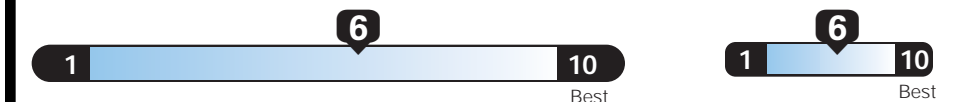

EPA DOT Fuel Economy and Environment

E85 Flexible-Fuel Vehicle Gasoline-Ethanol (E85)

You save **\$0** in fuel costs over 5 years compared to the average new vehicle.

Annual fuel COST **\$1,800**

Fuel Economy & Greenhouse Gas Rating (tailpipe only) Smog Rating (tailpipe only)