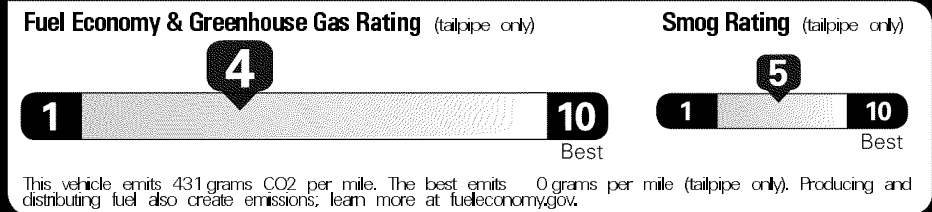

MANUFACTURER'S SUGGESTED RETAIL PRICE **$34,000.00**

OPTIONAL EQUIPMENT

FE	50 State Emissions	
PQ	TRD PREMIUM SPORT PACKAGE (Double Cab A/T): Includes Dual Zone Automatic Climate Control, Leather-Trimmed Seats with Heated Leather Front Seats, Entune Premium JBL Audio with Integrated Navigation and App Suite, Auto-Headlights, and Moonroof	2,890.00
TP	Technology Package: Rear Parking Assist Sonar and Blind Spot Monitor (BSM) and Rear Cross-Traffic Alert (RCTA)	800.00
2T	All-Weather Flr Liner/Door Sill Protector	248.00
3J	Black Emblem Overlay	160.00

Original - Copy

Created on 2019-01-25 06:34:16 (UTC)

EPA DOT Fuel Economy and Environment

Gasoline Vehicle

Fuel Economy

21 MPG Small Pickups range from 17 to 23 MPG. The best vehicle rates 136 MPGe.

19 24
combined city/hwy city highway

4.8 gallons per 100 miles

You spend $2,000
more in fuel costs over 5 years compared to the average new vehicle.

Annual fuel Cost
$ 1,800

Actual results will vary for many reasons, including driving conditions and how you drive and maintain your vehicle. The average new vehicle gets 27 MPG and costs $7,000 to fuel over 5 years. Cost estimates are based on 15,000 miles per year at $2.55 per gallon. MPGe is miles per gasoline gallon equivalent. Vehicle emissions are a significant cause of climate change and smog.

fueleconomy.gov
Calculate personalized estimates and compare vehicles

DELIVERY, PROCESSING AND HANDLING FEE 1,095.00

TOTAL $39,193.00

The New Vehicle Limited Warranty provides 3-year/36,000 mile basic coverage, 5-year/60,000 mile powertrain coverage, plus 5-year/unlimited mile corrosion perforation coverage. See Warranty and Maintenance Guide for details. An extended service contract may be available for the vehicle. Ask dealer for details. Manufacturer's suggested retail price includes manufacturer's recommended pre-delivery service. Gasoline, license and title fees, applicable federal, state and local taxes and dealer and distributor installed options and accessories are not included in the manufacturer's suggested retail price.

ToyotaCare, which covers normal factory scheduled maintenance for two years or 25,000 miles, whichever occurs first, is included as part of the sales price of the vehicle for qualifying buyers. See participating dealer for eligibility and coverage details.

Delivered by Truck to: 04386
THURSTON TOYOTA
2800 NORTH STATE STREET
UKIAH CA95482