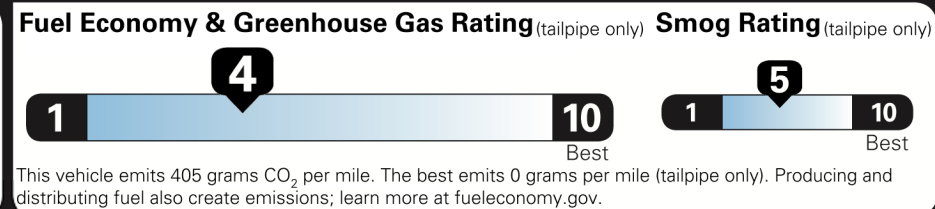

MANUFACTURER'S SUGGESTED RETAIL PRICE

** 20" Dark Silver Alloy Wheels with Machined Finish	1,130.00
** Color Head Up Display	600.00
** Heated and Ventilated Front Seats	640.00
** Panorama Moonroof and Aluminum Roof Rails	1,850.00
** 12.3" Navigation System/Mark Levinson 15-speaker Premium Audio System	3,365.00
** Touch-Free Power Rear Door with Kick Sensor	150.00
** Premium Paint	425.00
** Premium Package Includes: Wood Trim, Driver Seat Memory, Exterior Mirror Memory, Steering Wheel Memory	480.00
** Panoramic View Monitor with Intuitive Parking Assist and Rear Cross Traffic Braking	1,365.00
** Wood & Leather Heated Steering Wheel	450.00
** All-Weather Cargo Mat	115.00
** Cargo Mat/Cargo Net/Wheel Locks/Key Glove	325.00

\$46,470.00

Not Origin Copy

Created on 2020-12-23 18:59:39 (UTC)

EPA DOT Fuel Economy and Environment

Gasoline Vehicle

Fuel Economy

22 MPG
 combined city/hwy

19 MPG
 city

26 MPG
 highway

4.5 gallons per 100 miles

Small SUVs range from 16 to 120 MPG. The best vehicle rates 141 MPGe.

You spend \$1,750 more in fuel costs over 5 years compared to the average new vehicle.

Annual fuel cost \$1,850