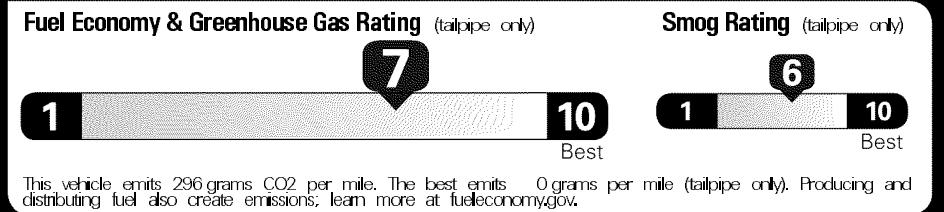

SAFETY & CONVENIENCE
- Toyota Safety Sense 2.0: Pre-Collision Sys w/ Pedestrian Detection, Full-Speed Range Dynamic Radar Cruise Control, Lane Departure Alert w/ Steering Assist, Lane Tracing Assist, Automatic High Beams, Road Sign Assist
- STAR Safety System: VSC, TRAC, ABS, Elect Brake-Force Distribution, Brake Assist & Smart Stop Technology
- Backup Camera
- 8 Airbags
- LATCH-Lower Anchor & Tether for Children

EXTERIOR
- LED Headlights
- LED Daytime Running Lights
- 17-in. Steel Wheels w/ Covers

INTERIOR
- Audio - 7" Touch-Screen, 6 Spkrs, HandsFree Bluetooth Phone/Music, USB Media Port, SiriusXM w/ 3-Month All Access Trial, Android Auto & Apple CarPlay Compatible
- Fabric Seats
- Remote Keyless Entry

MANUFACTURER'S SUGGESTED RETAIL PRICE $27,350.00

OPTIONAL EQUIPMENT
FE 50 State Emissions
TC Rear Cargo Area Cover 90.00
2T. All Weather Floor Liners and Cargo Liner 269.00
MF. Mudguard 129.00

- For Full Product Details, Please Visit Toyota.com/RAV4
Full Tank of Gas

Original - Copy

Created on 2020-02-01 07:54:07 (UTC)

EPA DOT Fuel Economy and Environment

Gasoline Vehicle

Fuel Economy
30 MPG
Small SUVs range from 16 to 120 MPG. The best vehicle rates 136 MPGe.
27 34
combined city/hwy city highway
3.3 gallons per 100 miles

You save $750
in fuel costs over 5 years compared to the average new vehicle.

Annual fuel Cost $1,350

Actual results will vary for many reasons, including driving conditions and how you drive and maintain your vehicle. The average new vehicle gets 27 MPG and costs $7,500 to fuel over 5 years. Cost estimates are based on 15,000 miles per year at $2.70 per gallon. MPGe is miles per gasoline gallon equivalent. Vehicle emissions are a significant cause of climate change and smog.

fueleconomy.gov
Calculate personalized estimates and compare vehicles

DELIVERY, PROCESSING AND HANDLING FEE 1,120.00

TOTAL $28,958.00

The New Vehicle Limited Warranty provides 3-year/36,000 mile basic coverage, 5-year/60,000 mile powertrain coverage, plus 5-year/unlimited mile corrosion perforation coverage. See Warranty and Maintenance Guide for details. An extended service contract may be available for the vehicle. Ask dealer for details. Manufacturer's suggested retail price includes manufacturer's recommended pre-delivery service. Gasoline, license and title fees, applicable federal, state and local taxes and dealer and distributor installed options and accessories are not included in the manufacturer's suggested retail price.

ToyotaCare, which covers normal factory scheduled maintenance for two years or 25,000 miles, whichever occurs first, is included as part of the sales price of the vehicle for qualifying buyers. See participating dealer for eligibility and coverage details.

Delivered by Truck to: 31148
NYE TOYOTA
1441 GENESEE STREET
ONEIDA NY13421