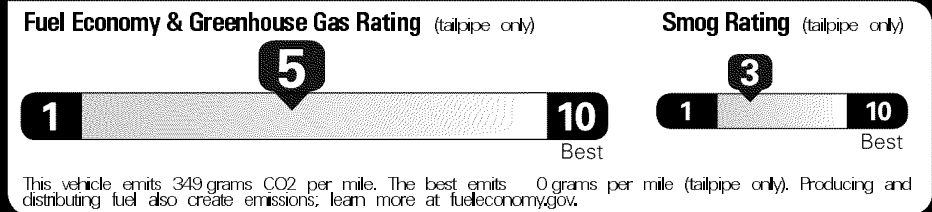

1. **INTERIOR**
2. Dual Zone Climate Control w/Air Filter
   - Entune Audio Plus, 6.1" Touch-screen, Scout GPS Link App, SiriusXM All Access Radio w/ 3-Month Complimentary Trial
   - Backup Camera
   - Leather-Wrapped Steering Wheel w/ Audio and Bluetooth Controls
   - SofTex-Trim Pwr Adjust Drvr Seat
   - Heated Front Seats
   - Reclining & Fold-Flat 2nd Row Seats
   - 12V Power Outlets (3), USB Port (1)
   - SE Floor Mats, Sport Shiftknob, SE Door Sill Protectors

Full Tank of Gas

MANUFACTURER'S SUGGESTED RETAIL PRICE **$28,890.00**

1. **OPTIONAL EQUIPMENT**
2. FE 50 State Emissions
   - TC Tonneau Cover 90.00
   - VP "Power" Extra Value Package 1,515.00
   - Height-Adjustable Power Liftgate with Jam Protection, Smart Key System, Blind Spot Monitor and Rear Cross Traffic Alert, and Frameless Auto-Dimming Rearview Mirror with HomeLink. Extra Value Package MSRP Discount Shown Below.
   - 2T All Weather Floor Liners and Cargo Tray 249.00
   - D5. Door Edge Guard 125.00
   - EF. Rear Bumper Applique 69.00

Original - Copy

Created on 2018-05-12 06:11:06 (UTC)

EPA DOT Fuel Economy and Environment

Gasoline Vehicle

Fuel Economy
25 MPG
Small SUVs range from 18 to 37 MPG. The best vehicle rates 136 MPGe.
23 29
combined city/hwy city highway
4.0 gallons per 100 miles

You spend $500
more in fuel costs over 5 years compared to the average new vehicle.

Annual fuel cost $1,450

Actual results will vary for many reasons, including driving conditions and how you drive and maintain your vehicle. The average new vehicle gets 27 MPG and costs $6,750 to fuel over 5 years. Cost estimates are based on 15,000 miles per year at $2.40 per gallon. MPGe is miles per gasoline gallon equivalent. Vehicle emissions are a significant cause of climate change and smog.

fueleconomy.gov
Calculate personalized estimates and compare vehicles

DELIVERY, PROCESSING AND HANDLING FEE 995.00
SUB-TOTAL BEFORE DISCOUNT **$31,933.00**
EXTRA VALUE PACKAGE
MSRP DISCOUNT **-$505.00**

TOTAL $31,428.00

The New Vehicle Limited Warranty provides 3-year/36,000 mile basic coverage, 5-year/60,000 mile powertrain coverage, plus 5-year/unlimited mile corrosion perforation coverage. See Warranty and Maintenance Guide for details. An extended service contract may be available for the vehicle. Ask dealer for details. Manufacturer's suggested retail price includes manufacturer's recommended pre-delivery service. Gasoline, license and title fees, applicable federal, state and local taxes and dealer and distributor installed options and accessories are not included in the manufacturer's suggested retail price.

ToyotaCare, which covers normal factory scheduled maintenance for two years or 25,000 miles, whichever occurs first, is included as part of the sales price of the vehicle for qualifying buyers. See participating dealer for eligibility and coverage details.

Delivered by Truck to: 04136
LONGO TOYOTA
3534 NORTH PECK ROAD
EL MONTE CA91731