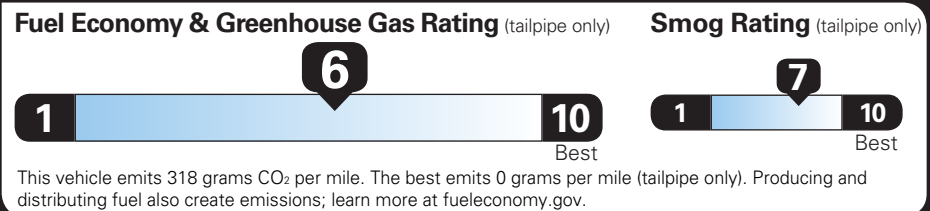

TOTAL OPTIONS	\$2,130.00
TOTAL VEHICLE & OPTIONS	\$29,630.00
DESTINATION CHARGE	1,195.00

TOTAL VEHICLE PRICE* \$30,825.00

EPA DOT Fuel Economy and Environment

Gasoline Vehicle

Fuel Economy

28 MPG combined city/hwy

26 city 31 highway

3.6 gallons per 100 miles

Small SUVs range from 16 to 120 MPG. The best vehicle rates 141 MPGe.

You save \$250 in fuel costs over 5 years compared to the average new vehicle.

Annual fuel cost \$1,450