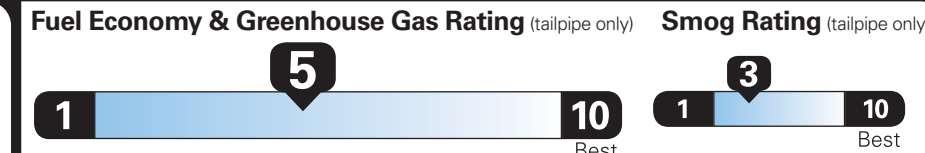

This vehicle emits 370 grams CO₂ per mile. The best emits 0 grams per mile (tailpipe only). Producing and distributing fuel also create emissions; learn more at fueleconomy.gov.

Actual results will vary for many reasons, including driving conditions and how you drive and maintain your vehicle. The average new vehicle gets 27 MPG and costs $6,750 to fuel over 5 years. Cost estimates are based on 15,000 miles per year at $2.40 per gallon. MPGe is miles per gasoline gallon equivalent. Vehicle emissions are a significant cause of climate change and smog.

fueleconomy.gov

Calculate personalized estimates and compare vehicles

GOVERNMENT 5-STAR SAFETY RATINGS

Overall Vehicle Score ★★★★★

Based on the combined ratings of frontal, side and rollover. Should ONLY be compared to other vehicles of similar size and weight.

Based on the risk of injury in a frontal impact. Should ONLY be compared to other vehicles of similar size and weight.

Based on the risk of injury in a side impact.

Based on the risk of rollover in a single-vehicle crash.

Star ratings range from 1 to 5 stars (★★★★★), with 5 being the highest. Source: National Highway Traffic Safety Administration (NHTSA). www.safercar.gov or 1-888-327-4236

SYNC® CONNECT POWERED BY FORDPASS™

With a SYNC Connect-equipped vehicle, you can use FordPass to:

- Remotely start, lock and unlock your vehicle.
- Schedule specific times to remotely start your vehicle.
- Locate your parked vehicle.
- Check vehicle fuel level and approximate mileage from your smartphone.
- Set up your vehicle's complimentary 3 month or 3GB Wi-Fi® hotspot trial.

Learn more at FordPass.com
SYNC Connect includes service for five years from the vehicle sale date as recorded by the dealer.

Scan this code to experience this vehicle or text 1FJUA88354 to 48028 or Visit ford.com/windowsticker

Standard messaging & data plan rates may apply.

	RAMP ONE		TOTAL MSRP $31,740.00
	CB5R		
	RAMP TWO	FINAL ASSEMBLY PLANT	This label is affixed pursuant to the Federal Automobile Information Disclosure Act. Gasoline, License, and Title Fees, State and Local taxes are not included. Dealer installed options or accessories are not included unless listed above.
		LOUISVILLE	
	METHOD OF TRANSP.	ITEM #: 16-5315 O/T 2	
	CONVOY	HL151 N RB 2X 815 005426 11 15 17