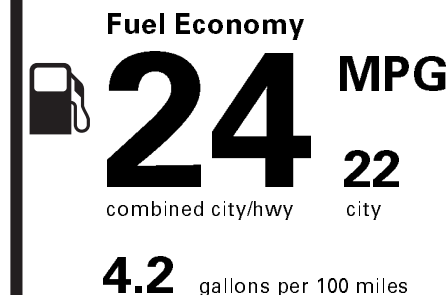

PRICE INFORMATION

BASE PRICE	\$29,355.00
TOTAL OPTIONS/OTHER	1,390.00
TOTAL VEHICLE & OPTIONS/OTHER	30,745.00
DESTINATION & DELIVERY	995.00

EPA DOT Fuel Economy and Environment

Gasoline Vehicle

Small SUVs range from 18 to 34 MPG. The best vehicle rates 136 MPGe.