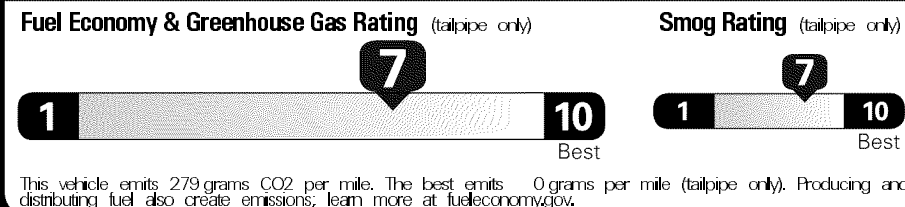

1. **EXTERIOR**
- 18-in Black Machined-Finish Alloy Wheels
  - Bi-LED Combination Headlights w/Auto On/Off Feature
  - LED DRLs w/On/Off Feature
  - Black Front Grille w/Sport Mesh Insert
  - Single Exhaust w/Dual Chrome Tips

1. **INTERIOR**
2. Audio - 7-in Touchscreen, 6 Speakers, HandsFree Bluetooth Phone/Music, USB Media Port, 2 USB Charge-Ports, SiriusXM w/3-Month All Access Trial, Android Auto & Apple CarPlay Compatible
   - 4.2-in TFT Multi-Information Display
   - Sport Fabric SofTex-Trimmed Seats
   - Power Driver Seat w/Lumbar Support
   - Auto Climate Control
   - Remote Keyless Entry System

MANUFACTURER'S SUGGESTED RETAIL PRICE $26,560.00

1. **OPTIONAL EQUIPMENT**
2. FE 50 State Emissions
   - H6 RENT A CAR PROGRAM
   - H8 Fleet Credit
   - XX Drop Ship Indicator

- For Full Product Details Please Visit Toyota.com/camry

Created on 2021-07-09 06:22:23 (UTC)

EPA DOT Fuel Economy and Environment

Gasoline Vehicle

Fuel Economy

32 MPG
combined city/hwy

28 city 39 highway

3.1 gallons per 100 miles

Midsized Cars range from 14 to 142 MPG. The best vehicle rates 141 MPGe.

You save $ 1,250
in fuel costs over 5 years compared to the average new vehicle.

Annual fuel Cost
$ 1,250

Actual results will vary for many reasons, including driving conditions and how you drive and maintain your vehicle. The average new vehicle gets 27 MPG and costs $7,500 to fuel over 5 years. Cost estimates are based on 15,000 miles per year at $2.70 per gallon. MPGe is miles per gasoline gallon equivalent. Vehicle emissions are a significant cause of climate change and smog.

fuelconomy.gov
Calculate personalized estimates and compare vehicles

DELIVERY, PROCESSING AND HANDLING FEE 995.00

TOTAL $27,555.00

The New Vehicle Limited Warranty provides 3-year/36,000 mile basic coverage, 5-year/60,000 mile powertrain coverage, plus 5-year/unlimited mile corrosion perforation coverage. See Warranty and Maintenance Guide for details. An extended service contract may be available for the vehicle. Ask dealer for details. Manufacturer's suggested retail price includes manufacturer's recommended pre-delivery service. Gasoline, license and title fees, applicable federal, state and local taxes and dealer and distributor installed options and accessories are not included in the manufacturer's suggested retail price.

ToyotaCare, which covers normal factory scheduled maintenance for two years or 25,000 miles, whichever occurs first, is included as part of the sales price of the vehicle for qualifying buyers. See participating dealer for eligibility and coverage details.

Dealer Name / Address: 09163
HEADQUARTER TOYOTA
5895 N.W. 167TH STREET
HIALEAH FL33015

Delivered by Truck to: 04069
EHI PDI
5074 E. ANDERSON AVE #104
FRESNO CA93727