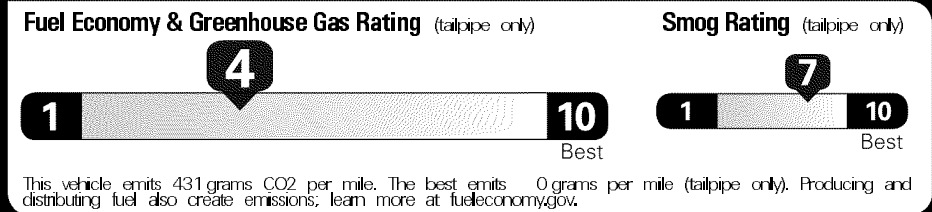

MANUFACTURER'S SUGGESTED RETAIL PRICE **$30,145.00**

1. **OPTIONAL EQUIPMENT**
2. FE 50 State Emissions
   - TO V6 Tow Package: 650.00
   - Class IV Towing Receiver Hitch, ATF Cooler (Not Available On Manual Transmission), Engine Oil Cooler, Power Steering Cooler, 130-Amp Alternator, 4 & 7-Pin Connector w/Converter, and Trailer-Sway Control (TSC)
   - 2T. All-Weather Floor Liners/Door Sill 228.00

GOVERNMENT 5-STAR SAFETY RATINGS

Overall Vehicle Score ★★★★★
Based on the combined ratings of frontal, side and rollover. Should ONLY be compared to other vehicles of similar size and weight.

Frontal Crash Driver Passenger ★★★★★
Based on the risk of injury in a frontal impact. Should ONLY be compared to other vehicles of similar size and weight.

Side Crash Front seat Rear seat ★★★★★
Based on the risk of injury in a side impact.

Rollover ★★★★★
Based on the risk of rollover in a single-vehicle crash.

Star ratings range from 1 to 5 stars (★★★★★) with 5 being the highest.
Source: National Highway Traffic Safety Administration (NHTSA)
www.safercar.gov or 1-888-327-4236

Original - Copy

Created on 2017-08-25 05:52:02 (UTC)

EPA DOT Fuel Economy and Environment

Gasoline Vehicle

Fuel Economy

21 MPG Small Pickups range from 17 to 25 MPG. The best vehicle rates 119 MPGe.

19 **24**
combined city/hwy city highway

4.8 gallons per 100 miles

You spend $ 1,750
more in fuel costs over 5 years compared to the average new vehicle.

Annual fuel cost $ 1,750

Actual results will vary for many reasons, including driving conditions and how you drive and maintain your vehicle. The average new vehicle gets 26 MPG and costs $7,000 to fuel over 5 years. Cost estimates are based on 15,000 miles per year at $2.45 per gallon. MPGe is miles per gasoline gallon equivalent. Vehicle emissions are a significant cause of climate change and smog.

fueleconomy.gov
Calculate personalized estimates and compare vehicles

DELIVERY, PROCESSING AND HANDLING FEE 995.00

TOTAL $32,018.00

The New Vehicle Limited Warranty provides 3-year/36,000 mile basic coverage, 5-year/60,000 mile powertrain coverage, plus 5-year/unlimited mile corrosion perforation coverage. See Warranty and Maintenance Guide for details. An extended service contract may be available for the vehicle. Ask dealer for details. Manufacturer's suggested retail price includes manufacturer's recommended pre-delivery service. Gasoline, license and title fees, applicable federal, state and local taxes and dealer and distributor installed options and accessories are not included in the manufacturer's suggested retail price.

ToyotaCare, which covers normal factory scheduled maintenance for two years or 25,000 miles, whichever occurs first, is included as part of the sales price of the vehicle for qualifying buyers. See participating dealer for eligibility and coverage details.

Delivered by Truck to: 04104
TOYOTA SUNNYVALE
898 W EL CAMINO REAL
SUNNYVALE CA94087