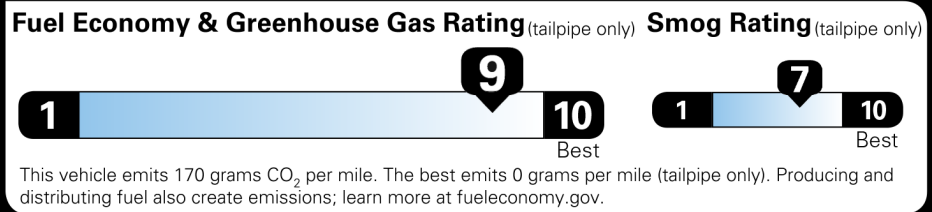

Actual results will vary for many reasons, including driving conditions and how you drive and maintain your vehicle. The average new vehicle gets 27 MPG and costs $6,500 to fuel over 5 years. Cost estimates are based on 15,000 miles per year at $2.35 per gallon. MPGe is miles per gasoline gallon equivalent. Vehicle emissions are a significant cause of climate change and smog.

fuel economy.gov
Calculate personalized estimates and compare vehicles

DELIVERY, PROCESSING AND HANDLING FEE 1,025.00

TOTAL $29,542.00

The New Vehicle Limited Warranty provides 3-year/36,000 mile basic coverage, 5-year/60,000 mile powertrain coverage, 5-year/unlimited mile corrosion perforation coverage, 8-year/100,000 mile coverage for specific Hybrid components and 10-year/150,000 mile coverage for the Hybrid Battery. Some components may have longer coverage under California emissions warranty (applicable in CA, CO, CT, DE, ME, MD, MA, NJ, NY, OR, PA, RI, VT, WA). See Warranty and Maintenance Guide for details. An extended service contract may be available for the vehicle. Ask dealer for details. Manufacturer's suggested retail includes manufacturer's recommended pre-delivery service. Gasoline, license and title fees, applicable federal, state and local taxes and dealer and distributor installed options and accessories are not included in the manufacturer's suggested retail price. ToyotaCare, which covers normal factory scheduled maintenance for two years or 25,000 miles, whichever occurs first, is included as part of the sales price of the vehicle for qualifying buyers. See participating dealer for eligibility and coverage details.

Delivered by Truck to: 04076
TOYOTA OF THE DESERT
68105 KYLE ROAD
CATHEDRAL CITY CA92234

TML1E2N1S0F0W0