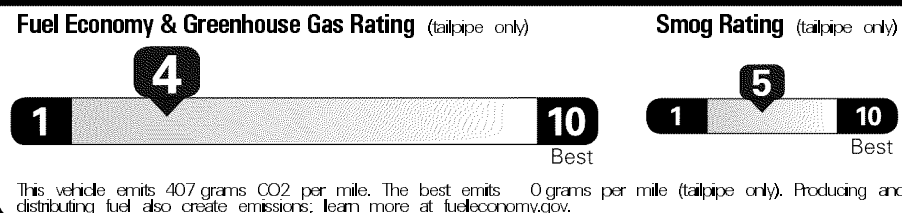

Actual results will vary for many reasons, including driving conditions and how you drive and maintain your vehicle. The average new vehicle gets 27 MPG and costs $7,000 to fuel over 5 years. Cost estimates are based on 15,000 miles per year at $2.55 per gallon. MPGe is miles per gasoline gallon equivalent. Vehicle emissions are a significant cause of climate change and smog.

fueleconomy.gov
Calculate personalized estimates and compare vehicles

SUB-TOTAL **$60,580.00**
DELIVERY, PROCESSING AND HANDLING FEE **1,025.00**
TOTAL $61,605.00

GOVERNMENT 5-STAR SAFETY RATINGS

Overall Vehicle Score ★★★★★
Based on the combined ratings of frontal, side and rollover. Should ONLY be compared to other vehicles of similar size and weight.

Frontal Crash Driver Passenger ★★★★★
Based on the risk of injury in a frontal impact. Should ONLY be compared to other vehicles of similar size and weight.

Side Crash Front seat Rear seat ★★★★★
Based on the risk of injury in a side impact.

Rollover ★★★★★
Based on the risk of rollover in a single-vehicle crash.

APPLICABLE FEDERAL TAXES NOT INCLUDED

Manufacturer's suggested retail price includes manufacturer's recommended pre-delivery service.

License and title fees, state, local and applicable federal taxes, and dealer installed options and accessories are not included in the manufacturer's suggested retail price.

LEXUS NEW VEHICLE LIMITED WARRANTY
Limited warranty coverage highlights include
^ 4YR / 50000 mile basic coverage
^ 6YR / 70000 mile powertrain coverage
^ 6YR / Unlimited mile corrosion perforation warranty

See your Warranty and Services Guide for details.

LEXUS IS PLEASED TO OFFER THE FOLLOWING OWNER SUPPORT PACKAGE WITH EACH NEW LEXUS
^ 24 hour, 365 day/yr. roadside assistance plan
^ Complimentary 1st and 2nd scheduled maintenance services
^ Lodging for emergency breakdown 100 miles from home

An extended service contract may be available for this vehicle. Ask dealer for details

113A82 162 DL31 G0213 L299

Star ratings range from 1 to 5 stars (★★★★★) with 5 being the highest.
Source: National Highway Traffic Safety Administration (NHTSA)
www.safercar.gov or 1-888-327-4236