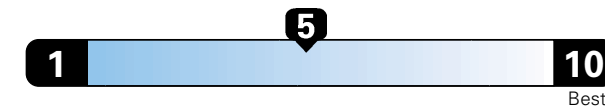

FCA US LLC

Fuel Economy and Environment

Gasoline Vehicle

Fuel Economy These estimates reflect new EPA methods beginning with 2017 models.

25 MPG
combined city/hwy
22 city
29 highway

Small SUV 2WD range from 16 to 120 MPGe.
The best vehicle rates 141 MPGe.

4.0 gallons per 100 miles

You spend
\$2,250
in fuel costs
over 5 years
compared to the
average new vehicle.

Annual fuel cost
\$1,950

Fuel Economy & Greenhouse Gas Rating (tailpipe only)

Smog Rating (tailpipe only)