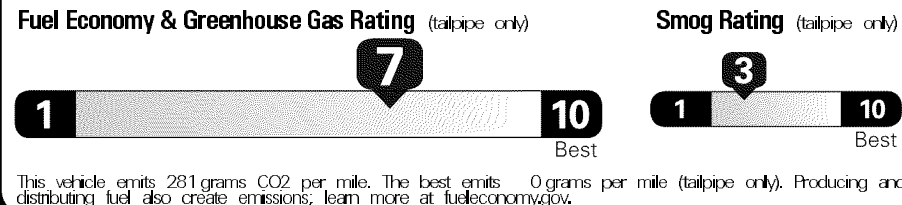

EXTERIOR

- Bi-LED Headlights
- LED Daytime Running Lights In Headlight
- Color-Keyed Heated Power Outside Mirrors

INTERIOR

- Premium Fabric-Trimmed 6-Way Adj Dr Seat
- 4-Way Adj Fr Pass Seat w/Seatback Pocket
- Entune Audio w/6.1-in Touch-screen incl Entune Multimedia Bundle (AUX/USB/BT/Adv Voice Recognition), Siri Eyes Free
- 3.5-in Monochrome TFT Multi-Info Display
- Integrated Backup Camera w/Projected Pth
- Steering Wheel w/ Audio & Bluetooth Hands-Free Phone Voice Command Controls
- Auto Climate Control w/ Pollen Filter and Push Button Controls
- Remote Keyless Entry System
- Power Door Locks and Windows
Full Tank of Gas

MANUFACTURER'S SUGGESTED RETAIL PRICE **$18,985.00**

OPTIONAL EQUIPMENT

FE 50 State Emissions
2T. All Weather Floor Liners/Cargo Tray 249.00
D5. Door Edge Guards 125.00

Not Original - Copy

Created on 2018-01-31 06:49:26 (UTC)

EPA DOT Fuel Economy and Environment

Gasoline Vehicle

Fuel Economy
32 MPG
Midsize Cars range from 14 to 136 MPG. The best vehicle rates 136 MPGe.
28 **36**
combined city/hwy city highway
3.1 gallons per 100 miles

You save $1,250
in fuel costs over 5 years compared to the average new vehicle.

Annual fuel Cost
$1,100

Actual results will vary for many reasons, including driving conditions and how you drive and maintain your vehicle. The average new vehicle gets 27 MPG and costs $6,750 to fuel over 5 years. Cost estimates are based on 15,000 miles per year at $2.40 per gallon. MPGe is miles per gasoline gallon equivalent. Vehicle emissions are a significant cause of climate change and smog.

fuelconomy.gov
Calculate personalized estimates and compare vehicles

DELIVERY, PROCESSING AND HANDLING FEE 895.00

TOTAL $20,254.00

The New Vehicle Limited Warranty provides 3-year/36,000 mile basic coverage, 5-year/60,000 mile powertrain coverage, plus 5-year/unlimited mile corrosion perforation coverage. See Warranty and Maintenance Guide for details. An extended service contract may be available for the vehicle. Ask dealer for details. Manufacturer's suggested retail price includes manufacturer's recommended pre-delivery service. Gasoline, license and title fees, applicable federal, state and local taxes and dealer and distributor installed options and accessories are not included in the manufacturer's suggested retail price.

ToyotaCare, which covers normal factory scheduled maintenance for two years or 25,000 miles, whichever occurs first, is included as part of the sales price of the vehicle for qualifying buyers. See participating dealer for eligibility and coverage details.

Delivered by Truck to: 16006
TOYOTA OF LOUISVILLE
6514 DIXIE HIGHWAY
LOUISVILLE KY40258