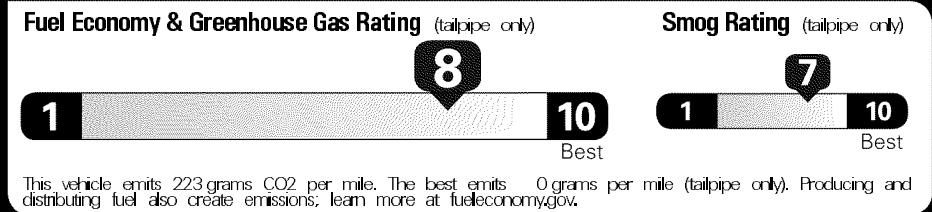

1. **EXTERIOR**
   - LED Projector Headlights
   - LED Daytime Running Lights
   - Power Tilt/Slide Moonroof
   - 18-in Five-Spoke Black Paint Alloy Wheels
   - Power Liftgate

1. **INTERIOR**
   - Audio Plus - 8-in Touchscreen, 6 Spkr., HandsFree Bluetooth Phone/Music, USB Media Port, 4 USB Charge Ports, SiriusXM w/ 3-Month All Access Trial, Android Auto & Apple CarPlay Compatible
   - Dual Zone Auto A/C w/ Rear Vents
   - SofTex-Trimmed Seats
   - Heated Front Seats, Power Driver's Seat
   - Smart Key System w/ Push Button Start
   - Digital Rearview Mirror w/ HomeLink

- For Full Product Details, Please Visit Toyota.com/RAV4Hybrid

MANUFACTURER'S SUGGESTED RETAIL PRICE $34,600.00

1. **OPTIONAL EQUIPMENT**
   FE 50 State Emissions
   H1 Commercial Program Incentive
   H8 Fleet Credit
   CF. Carpet Floor Mats/Cargo Mat 269.00

Original - Copy

Created on 2021-03-06 07:28:30 (UTC)

EPA DOT Fuel Economy and Environment

Gasoline Vehicle

Fuel Economy
40 MPG
Small SUVs range from 16 to 125 MPG. The best vehicle rates 141 MPGe.
41 38
combined city/hwy city highway
2.5 gallons per 100 miles

You save $2,500
in fuel costs over 5 years compared to the average new vehicle.

Annual fuel cost $1,000

Actual results will vary for many reasons, including driving conditions and how you drive and maintain your vehicle. The average new vehicle gets 27 MPG and costs $7,500 to fuel over 5 years. Cost estimates are based on 15,000 miles per year at $2.70 per gallon. MPGe is miles per gasoline gallon equivalent. Vehicle emissions are a significant cause of climate change and smog.

fuelconomy.gov
Calculate personalized estimates and compare vehicles

DELIVERY, PROCESSING AND HANDLING FEE 1,175.00

TOTAL $36,044.00

Dealer Name / Address: 09163 HEADQUARTER TOYOTA 5895 N.W. 167TH STREET HIALEAH FL33015
Delivered by Truck to: 04508 MANHATTAN BEACH TOYOTA 1500 N. SEPULVEDA BLVD MANHATTAN BEACH CA90266