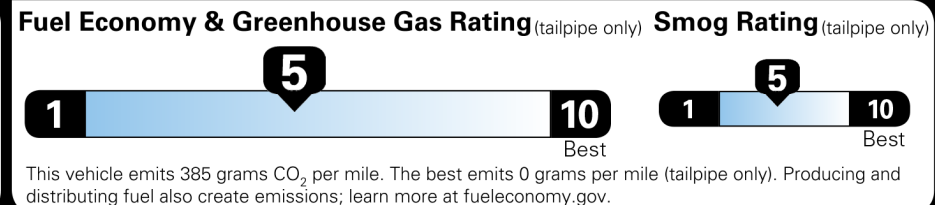

INSTALLED OPTIONS

MANUFACTURER'S SUGGESTED RETAIL PRICE

\$49,720.00

- ** Triple Beam LED Headlamps 1,160.00
- ** Navigation/Mark Levinson Audio Pkg: Navigation System with 10.3-in Color Multimedia Display, Lexus Enform Dynamic Navigation, Dynamic Voice Command, Destination Assist Trials. 4G Network Dependent. See Lexus.com for details. Mark Levinson 17 Speaker 835 Watt Premium Surround Sound Audio System 2,725.00
- ** Black Calipers -N/C-
- ** Park Assist 500.00
- ** Power Moonroof 1,100.00
- ** F SPORT Heated Steering Whl 150.00
- ** All-Weather Floor Liners 170.00
- ** Illuminated Door Sills 450.00
- ** Rear Spoiler 410.00
- ** Cargo Net/Trunk Mat/Whl Locks/Rr Bumper App/Glove 405.00

Created on 2022-02-16 19:19:48 (UTC)

EPA DOT Fuel Economy and Environment

Gasoline Vehicle

You spend \$3,000 more in fuel costs over 5 years compared to the average new vehicle.

Annual fuel cost \$1,900

Actual results will vary for many reasons, including driving conditions and how you drive and maintain your vehicle. The average new vehicle gets 27 MPG and costs \$6,500 to fuel over 5 years. Cost estimates are based on 15,000 miles per year at \$2.95 per gallon. MPGe is miles per gasoline gallon equivalent. Vehicle emissions are a significant cause of climate change and smog.