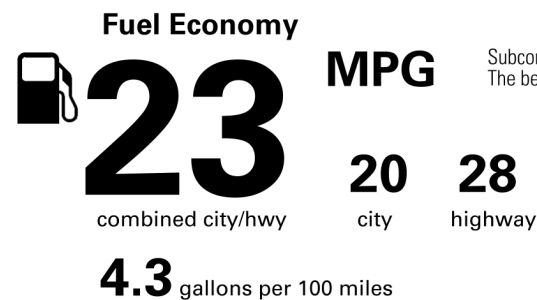

INSTALLED OPTIONS

MANUFACTURER'S SUGGESTED RETAIL PRICE

\$49,720.00

- ** Triple Beam LED Headlamps 1,160.00
- ** Navigation/Mark Levinson Audio Pkg: Navigation System with 10.3-in Color Multimedia Display, Lexus Enform Dynamic Navigation, Dynamic Voice Command, Destination Assist Trials. 4G Network Dependent. See Lexus.com for details. Mark Levinson 17 Speaker 835 Watt Premium Surround Sound Audio System 2,725.00
- ** Black Calipers -N/C-
- ** Park Assist 500.00
- ** Power Moonroof 1,100.00
- ** F SPORT Heated Steering Whl 150.00
- ** All-Weather Floor Liners 170.00
- ** Illuminated Door Sills 450.00
- ** Rear Spoiler 410.00
- ** Cargo Net/Trunk Mat/Whl Locks/Rr Bumper App/Glove 405.00

Created on 2022-02-16 19:19:48 (UTC)

EPA DOT Fuel Economy and Environment

Gasoline Vehicle

You spend \$3,000 more in fuel costs over 5 years compared to the average new vehicle.

Annual fuel cost \$1,900

Actual results will vary for many reasons, including driving conditions and how you drive and maintain your vehicle. The average new vehicle gets 27 MPG and costs \$6,500 to fuel over 5 years. Cost estimates are based on 15,000 miles per year at \$2.95 per gallon. MPGe is miles per gasoline gallon equivalent. Vehicle emissions are a significant cause of climate change and smog.