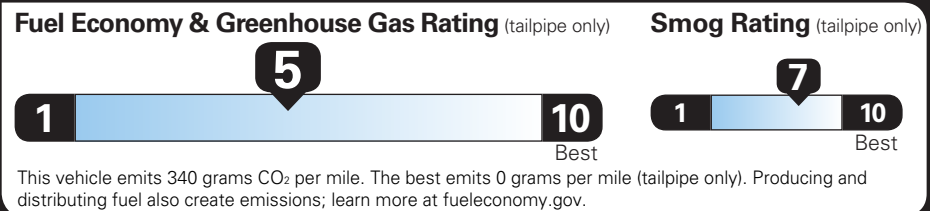

EPA DOT Fuel Economy and Environment

Gasoline Vehicle

Fuel Economy EQUINOX AWD

Small SUVs range from 14 to 123 MPG. The best vehicle rates 132 MPGe.

26 MPG combined city/hwy

24 city 30 highway

3.8 gallons per 100 miles

You spend **$500** more in fuel costs over 5 years compared to the average new vehicle.

Annual fuel cost **$1,700**