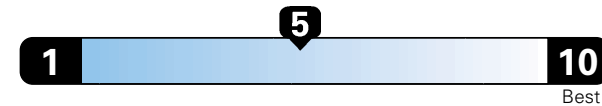

2018 MODEL YEAR

Jeep® RENEGADE LATITUDE 4X4

THIS VEHICLE IS MANUFACTURED TO MEET SPECIFIC UNITED STATES REQUIREMENTS. THIS VEHICLE IS NOT MANUFACTURED FOR SALE OR REGISTRATION OUTSIDE OF THE UNITED STATES.

MANUFACTURER'S SUGGESTED RETAIL PRICE OF THIS MODEL INCLUDING DEALER PREPARATION

Base Price: $23,445

JEOP RENEGADE LATITUDE 4X4
Exterior Color: Granite Crystal Metallic Clear-Coat Exterior Paint
Interior Color: Black Interior Colors
Interior: Premium Cloth Bucket Seats
Engine: 2.4L I4 M-Air Engine
Transmission: 9-Speed 948TE Automatic Transmission

STANDARD EQUIPMENT (UNLESS REPLACED BY OPTIONAL EQUIPMENT)
FUNCTIONAL/SAFETY FEATURES

- ParkView® Rear Back Up Camera
- Advanced Multistage Front Airbags
- Supplemental Side-Curtain Front and Rear Airbags
- Supplemental Front Seat-Mounted Side Airbags
- Keyless Go Push Button Start
- Anti-Lock 4-Wheel Disc Brakes
- Electric Park Brake
- Electronic Stability Control
- Electronic Roll Mitigation
- Selec-Terrain™ System
- All Speed Traction Control
- Speed Control
- Electric Power Steering
- Capless Fuel Fill
- Daytime Running Lamp System
- Hill Start Assist
- Tire Pressure Monitoring Display
- Rear Window Wiper / Washer